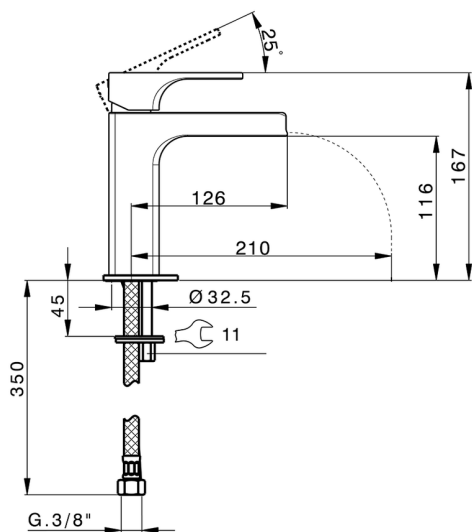

Single lever 'large' washbasin mixer CUBIC_CU00C504

MODEL **CU00C504**

Single lever 'large' washbasin mixer, waterfall spout, without automatic pop-up waste, G.3/8" stainless steel flexible hoses

AVAILABLE FINISHINGS

- 
21 21 Chrome
- 
2B 2B Polished Nickel
- 
2F 2F Brushed Nickel

CHARACTERISTICS

Cartridge Spare Parts **ZZ94240000**

25 mm Cartridge

2024-09-16