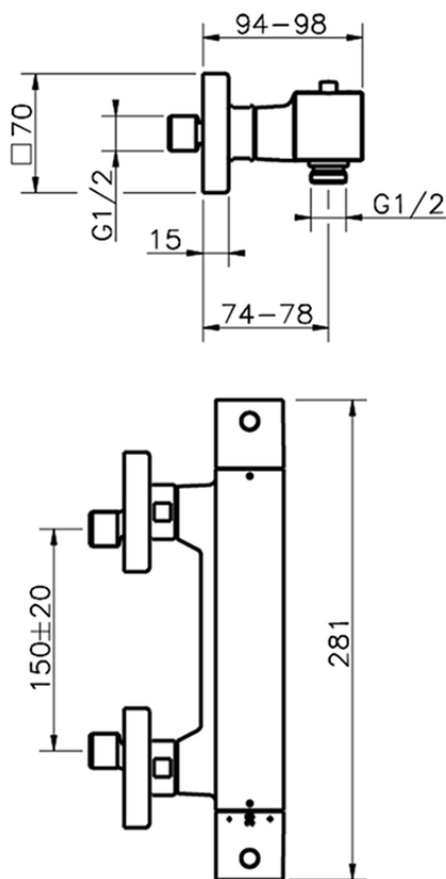

Thermostatic shower mixer ROADSTER ACCENT_RAT01010

RAT01010

<https://en.cisal.it/thermostatic-shower-mixer-roadster-accent-rat01010>

2026-05-19