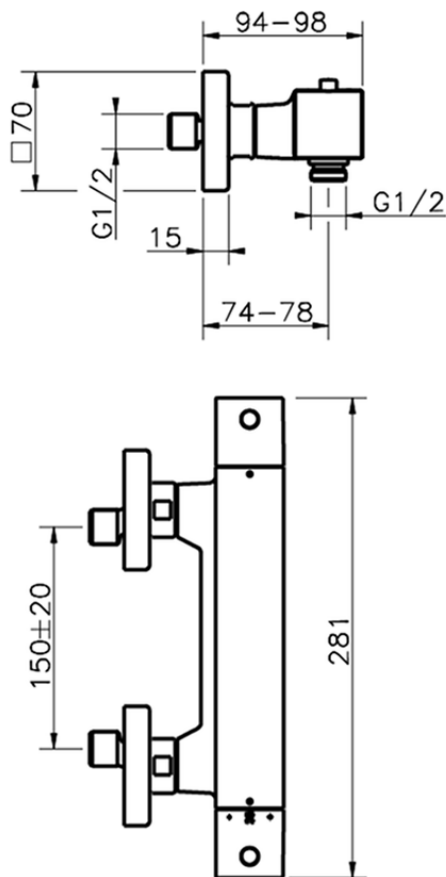

Thermostatic shower mixer ROADSTER ACCENT_RAT01010

RAT01010

<https://en.cisal.it/thermostatic-shower-mixer-roadster-accent-rat01010>

2026-04-28