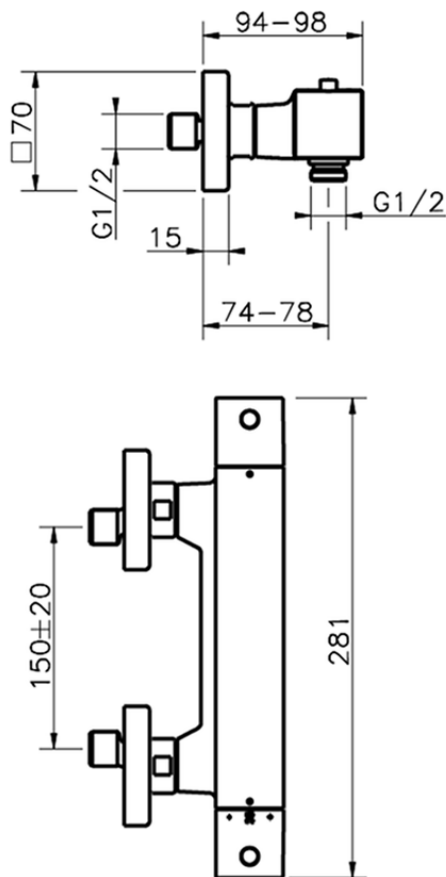

Thermostatic shower mixer ROADSTER ACCENT_RAT01010

RAT01010

<https://en.cisal.it/thermostatic-shower-mixer-roadster-accent-rat01010>

2026-06-14