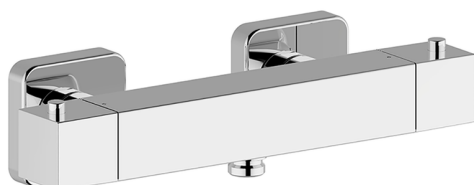

Thermostatic shower mixer ROADSTER ACCENT_RAT01010

MODEL **RAT01010**

Thermostatic shower mixer, without shower set, 1/2" M flexible connection

AVAILABLE FINISHINGS

-  **21** 21 Chrome
-  **2B** 2B Polished Nickel
-  **2F** 2F Brushed Nickel
-  **2Q** 2Q Black Titanium
-  **40** 40 Matt Black
-  **4Q** 4Q Matt White

CHARACTERISTICS

Cartridge Spare Parts **22.04A.AR - ZZ97279004**

Argo 2 (long filter) Thermostatic Valve

SafeTouch

The Cisal SafeTouch system maintains the mixer body cool to the touch during operation.

Thermostatic