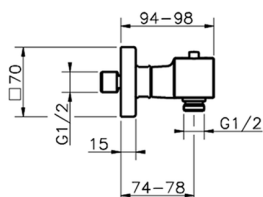

Thermostatic shower mixer ROADSTER ACCENT_RAT01010

MODEL **RAT01010**

Thermostatic shower mixer, without shower set, 1/2" M flexible connection

AVAILABLE FINISHINGS

-  **21** 21 Chrome
-  **2B** 2B Polished Nickel
-  **2F** 2F Brushed Nickel
-  **2Q** 2Q Black Titanium
-  **40** 40 Matt Black
-  **4Q** 4Q Matt White

CHARACTERISTICS

Cartridge Spare Parts **22.04A.AR - ZZ97279004**

Argo 2 (long filter) Thermostatic Valve

SafeTouch

The Cisal SafeTouch system maintains the mixer body cool to the touch during operation.

Thermostatic