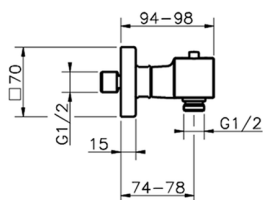

Thermostatic shower mixer ROADSTER ACCENT_RAT01010

MODEL **RAT01010**

Thermostatic shower mixer, without shower set, 1/2" M flexible connection

AVAILABLE FINISHINGS

-  **21** 21 Chrome
-  **2B** 2B Polished Nickel
-  **2F** 2F Brushed Nickel
-  **2Q** 2Q Black Titanium
-  **40** 40 Matt Black
-  **4Q** 4Q Matt White

CHARACTERISTICS

Cartridge Spare Parts **22.04A.AR - ZZ97279004**

Argo 2 (long filter) Thermostatic Valve

SafeTouch

The Cisal SafeTouch system maintains the mixer body cool to the touch during operation.

Thermostatic