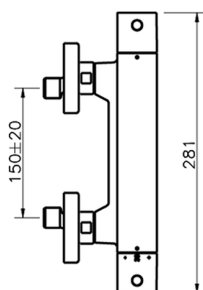

Thermostatic shower mixer ROADSTER ACCENT_RAT01010

MODEL **RAT01010**

Thermostatic shower mixer, without shower set, 1/2" M flexible connection

AVAILABLE FINISHINGS

-  **21** 21 Chrome
-  **2B** 2B Polished Nickel
-  **2F** 2F Brushed Nickel
-  **2Q** 2Q Black Titanium
-  **40** 40 Matt Black
-  **4Q** 4Q Matt White

CHARACTERISTICS

Cartridge Spare Parts **22.04A.AR - ZZ97279004**

Argo 2 (long filter) Thermostatic Valve

SafeTouch

The Cisal SafeTouch system maintains the mixer body cool to the touch during operation.

Thermostatic