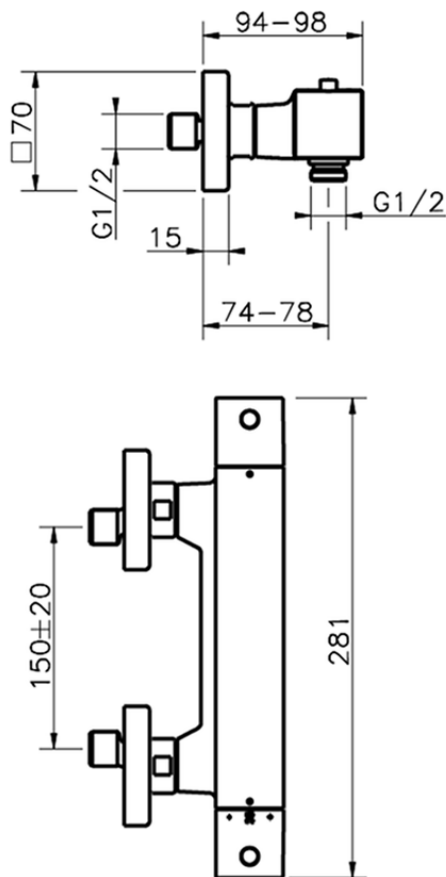

Thermostatic shower mixer ROADSTER ACCENT_RAT01010

RAT01010

<https://en.cisal.it/thermostatic-shower-mixer-roadster-accent-rat01010>

2026-04-08