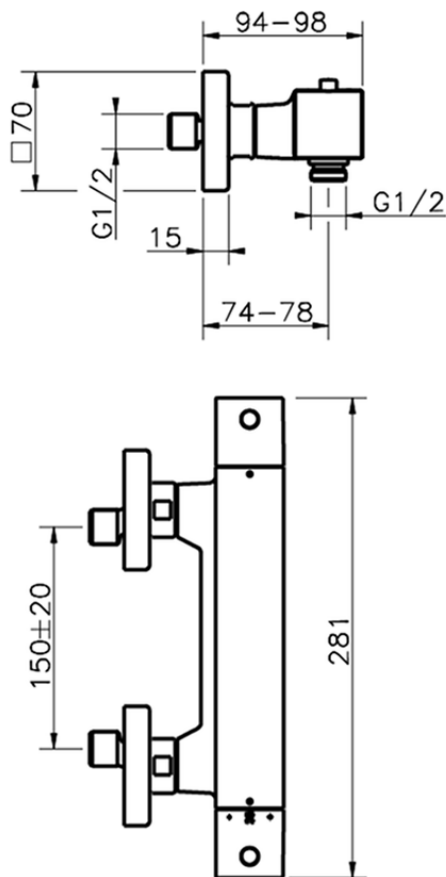

## Thermostatic shower mixer ROADSTER ACCENT\_RAT01010

RAT01010

<https://en.cisal.it/thermostatic-shower-mixer-roadster-accent-rat01010>

2026-06-08