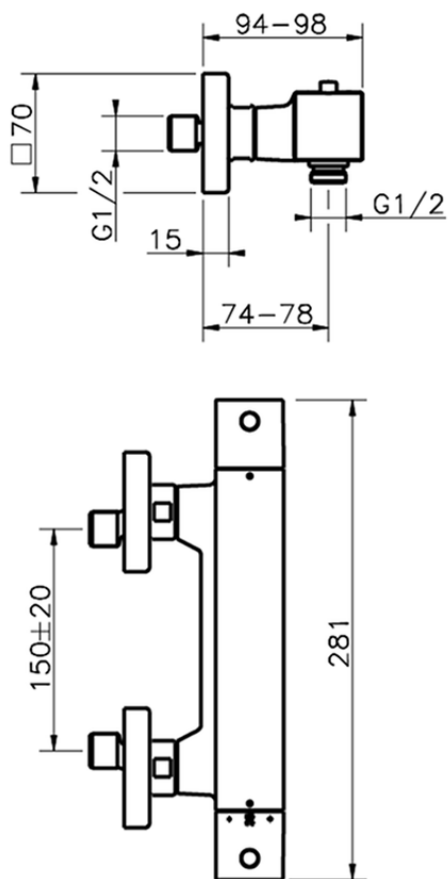

## Thermostatic shower mixer ROADSTER ACCENT\_RAT01010

RAT01010

<https://en.cisal.it/thermostatic-shower-mixer-roadster-accent-rat01010>

2026-06-29