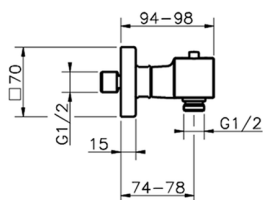

## Thermostatic shower mixer ROADSTER ACCENT\_RAT01010

MODEL **RAT01010**

Thermostatic shower mixer, without shower set, 1/2" M flexible connection

### CHARACTERISTICS

Cartridge Spare Parts **22.04A.AR - ZZ97279004**

**Argo 2 (long filter) Thermostatic Valve**