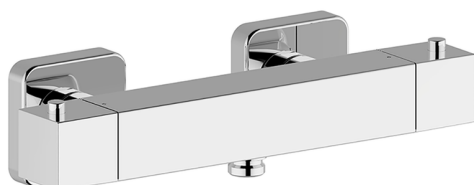

## Thermostatic shower mixer ROADSTER ACCENT\_RAT01010

MODEL **RAT01010**

Thermostatic shower mixer, without shower set, 1/2" M flexible connection

### AVAILABLE FINISHINGS

-  **21** 21 Chrome
-  **2B** 2B Polished Nickel
-  **2F** 2F Brushed Nickel
-  **2Q** 2Q Black Titanium
-  **40** 40 Matt Black
-  **4Q** 4Q Matt White

### CHARACTERISTICS

Cartridge Spare Parts **22.04A.AR - ZZ97279004**

**Argo 2 (long filter) Thermostatic Valve**

#### SafeTouch

The Cisal SafeTouch system maintains the mixer body cool to the touch during operation.