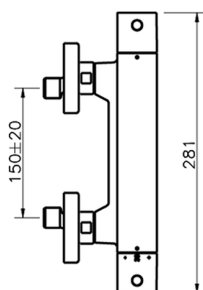

## Thermostatic shower mixer ROADSTER ACCENT\_RAT01010

MODEL **RAT01010**

Thermostatic shower mixer, without shower set, 1/2" M flexible connection

### CHARACTERISTICS

Cartridge Spare Parts **22.04A.AR - ZZ97279004**

**Argo 2 (long filter) Thermostatic Valve**