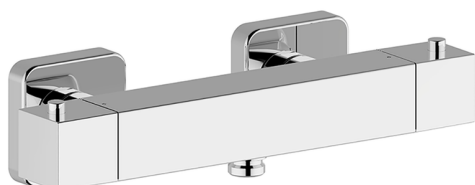

Thermostatic shower mixer ROADSTER ACCENT_RAT01010

MODEL **RAT01010**

Thermostatic shower mixer, without shower set, 1/2" M flexible connection

AVAILABLE FINISHINGS

-  **21** 21 Chrome
-  **2B** 2B Polished Nickel
-  **2F** 2F Brushed Nickel
-  **2Q** 2Q Black Titanium
-  **40** 40 Matt Black
-  **4Q** 4Q Matt White

CHARACTERISTICS

Cartridge Spare Parts **22.04A.AR - ZZ97279004**

Argo 2 (long filter) Thermostatic Valve

SafeTouch

The Cisal SafeTouch system maintains the mixer body cool to the touch during operation.

Thermostatic