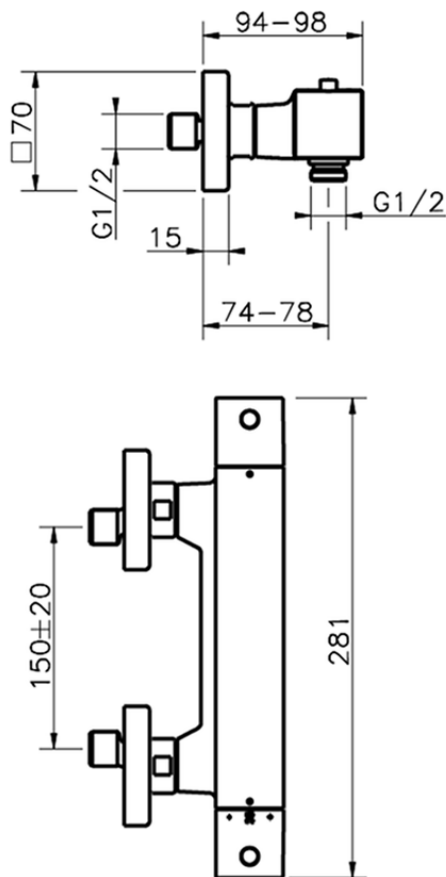

Thermostatic shower mixer ROADSTER ACCENT_RAT01010

RAT01010

<https://en.cisal.it/thermostatic-shower-mixer-roadster-accent-rat01010>

2026-06-16