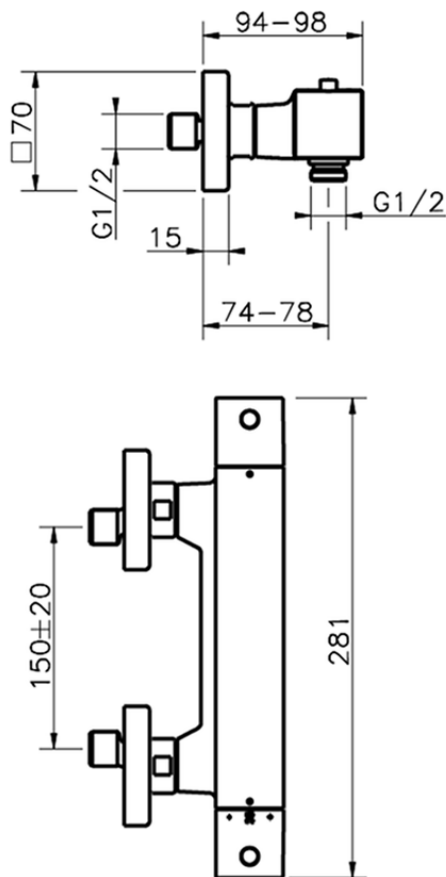

Thermostatic shower mixer ROADSTER ACCENT_RAT01010

RAT01010

<https://en.cisal.it/thermostatic-shower-mixer-roadster-accent-rat01010>

2026-04-29