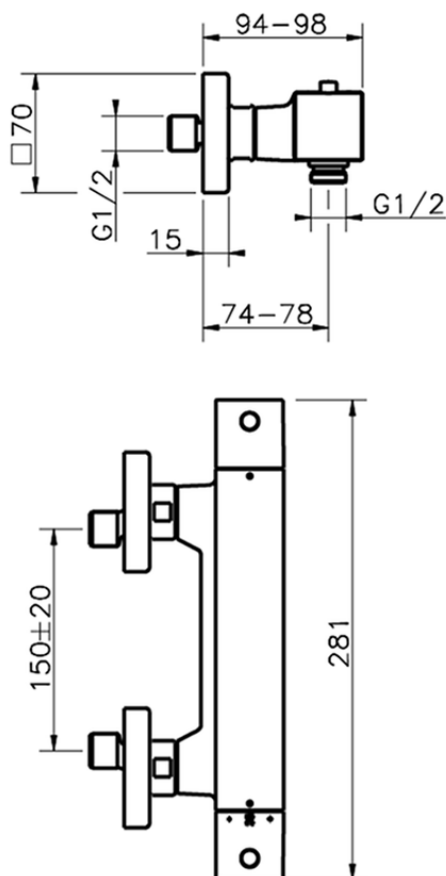

## Thermostatic shower mixer ROADSTER ACCENT\_RAT01010

RAT01010

<https://en.cisal.it/thermostatic-shower-mixer-roadster-accent-rat01010>

2026-05-19