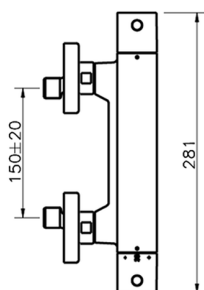

Thermostatic shower mixer ROADSTER ACCENT_RAT01010

MODEL **RAT01010**

Thermostatic shower mixer, without shower set, 1/2" M flexible connection

AVAILABLE FINISHINGS

-  **21** 21 Chrome
-  **2B** 2B Polished Nickel
-  **2F** 2F Brushed Nickel
-  **2Q** 2Q Black Titanium
-  **40** 40 Matt Black
-  **4Q** 4Q Matt White

CHARACTERISTICS

Cartridge Spare Parts **22.04A.AR - ZZ97279004**

Argo 2 (long filter) Thermostatic Valve

SafeTouch

The Cisal SafeTouch system maintains the mixer body cool to the touch during operation.

Thermostatic