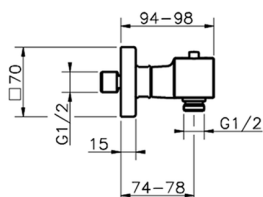

## Thermostatic shower mixer ROADSTER ACCENT\_RAT01010

MODEL **RAT01010**

Thermostatic shower mixer, without shower set, 1/2" M flexible connection

### CHARACTERISTICS

Cartridge Spare Parts **22.04A.AR - ZZ97279004**

**Argo 2 (long filter) Thermostatic Valve**