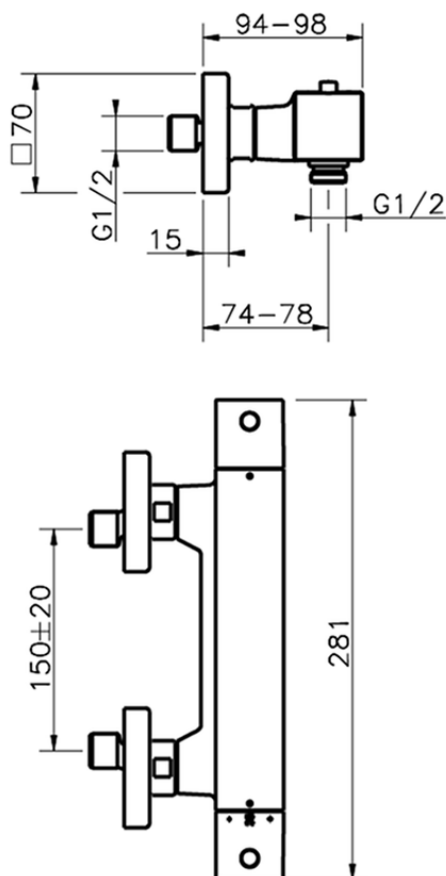

Thermostatic shower mixer ROADSTER ACCENT_RAT01010

RAT01010

<https://en.cisal.it/thermostatic-shower-mixer-roadster-accent-rat01010>

2026-06-14