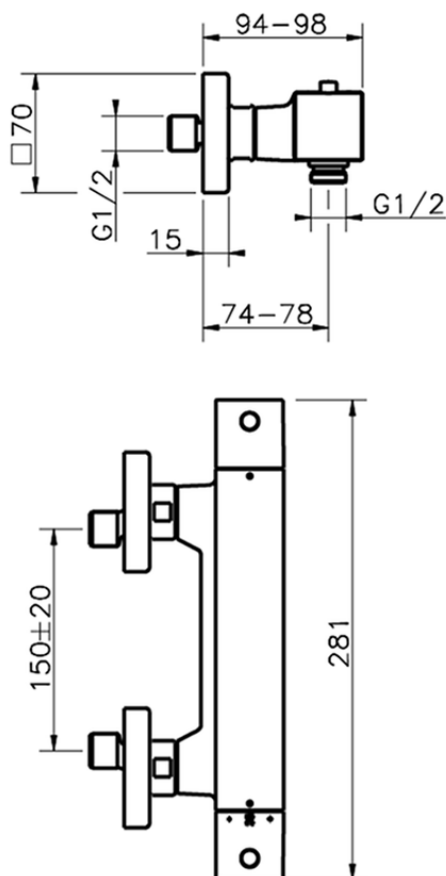

Thermostatic shower mixer ROADSTER ACCENT_RAT01010

RAT01010

<https://en.cisal.it/thermostatic-shower-mixer-roadster-accent-rat01010>

2026-04-28