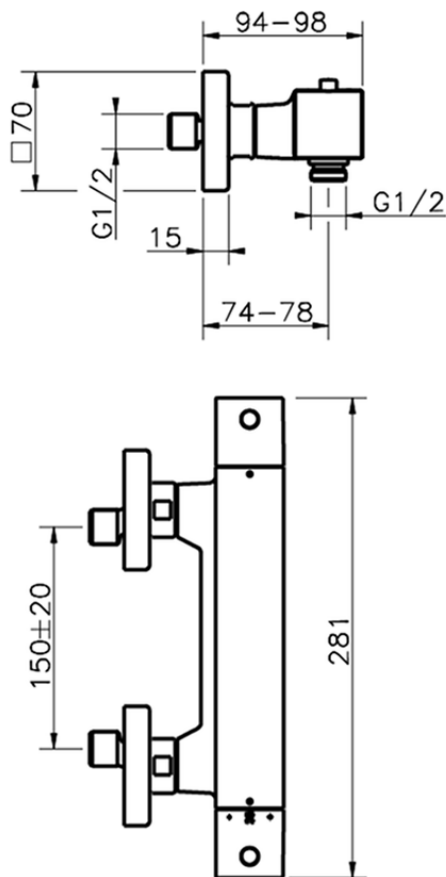

Thermostatic shower mixer ROADSTER ACCENT_RAT01010

RAT01010

<https://en.cisal.it/thermostatic-shower-mixer-roadster-accent-rat01010>

2026-06-13