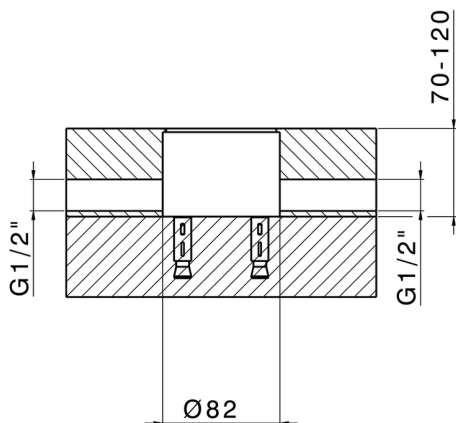

Exposed part for single-lever bath shower mixer GRACE_GC014200

MODEL **GC014200**

Exposed part for single-lever bath shower mixer, handshower holder on column, 22,5 mm Brass One Spray handshower, 150 cm smooth SUPREME Flexible Hose, for items ZA004510

Cartridge Spare Parts **ZZ95409000**

35 mm Cartridge

Installation **Concealed**

Required concealed parts **ZA004510**

EcoStop

EcoStop feature limits water flow to approximately 50% of maximum output with one point of resistance on setting. Push slightly past the middle stop only when full water output is required. This will save water up to 50%.

Concealed part single lever free-standing CONCEALED_ZA004510

MODEL **ZA004510**

Concealed part single lever free-standing

AVAILABLE FINISHINGS

 **04** 04 Without finishing

CHARACTERISTICS

Concealed **1**

2024-12-22