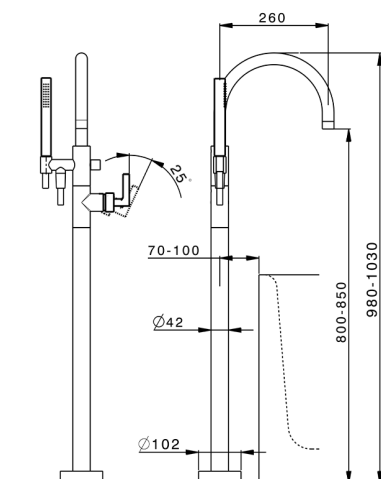

CHARACTERISTICS

Cartridge Spare Parts **ZZ95409000**

35 mm Cartridge

Installation **Concealed**

Required concealed parts **ZA004510**

EcoStop

EcoStop feature limits water flow to approximately 50% of maximum output with one point of resistance on setting. Push slightly past the middle stop only when full water output is required. This will save water up to 50%.