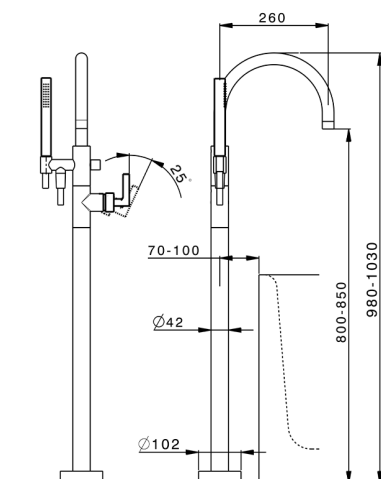

## Exposed part for single-lever bath shower mixer GRACE\_GC014200

MODEL **GC014200**

Exposed part for single-lever bath shower mixer, handshower holder on column, 22,5 mm Brass  
One Spray handshower, 150 cm smooth SUPREME Flexible Hose, for items ZA004510

### CHARACTERISTICS

Cartridge Spare Parts **ZZ95409000**

**35 mm Cartridge**

Installation **Concealed**

Required concealed parts **ZA004510**

### EcoStop

EcoStop feature limits water flow to approximately 50% of maximum output with one point of resistance on setting. Push slightly past the middle stop only when full water output is required. This will save water up to 50%.