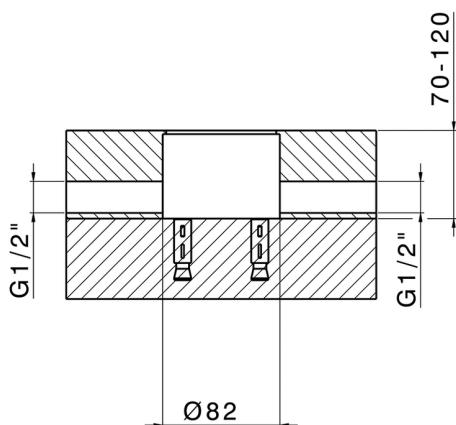

## Exposed part for single-lever bath shower mixer GRACE\_GC014200

MODEL **GC014200**

Exposed part for single-lever bath shower mixer, handshower holder on column, 22,5 mm Brass  
One Spray handshower, 150 cm smooth SUPREME Flexible Hose, for items ZA004510

## Concealed part single lever free-standing CONCEALED\_ZA004510

MODEL **ZA004510**

Concealed part single lever free-standing

AVAILABLE FINISHINGS

 **04** 04 Without finishing

CHARACTERISTICS

Concealed **1**