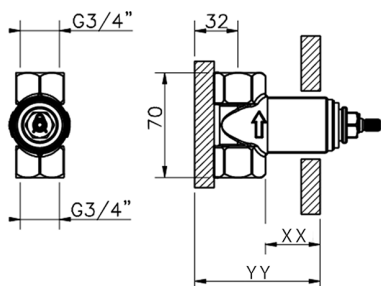

3/4 Stopvalve concealed part CONCEALED_ZA003330

MODEL **ZA003330**

3/4" Stopvalve concealed part, opening counterclockwise

AVAILABLE FINISHINGS

04 04 Without finishing

CHARACTERISTICS

Concealed **1**

Piastra/Plate/Plaque/Platte/Placa

2-3mm: XX 31-46 YY 80-95

10mm: XX 25-40 YY 76-91

2024-12-22