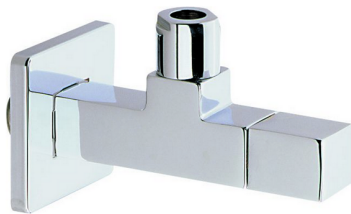

## Supply valve COMPONENTS\_ZA002910

MODEL **ZA002910**

Supply valve

### AVAILABLE FINISHINGS

-  **21** 21 Chrome
-  **24** 24 Gold
-  **2B** 2B Polished Nickel