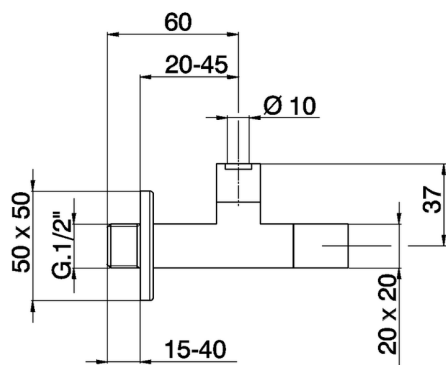

Supply valve COMPONENTS_ZA002910

MODEL **ZA002910**

Supply valve

AVAILABLE FINISHINGS

-  **21** 21 Chrome
-  **24** 24 Gold
-  **2B** 2B Polished Nickel

CHARACTERISTICS

2026-06-10