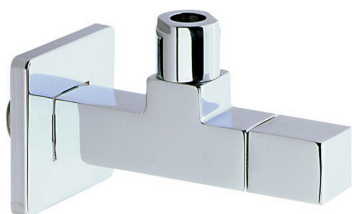

Supply valve COMPONENTS_ZA002910

MODEL **ZA002910**

Supply valve

AVAILABLE FINISHINGS

-  **21** 21 Chrome
-  **24** 24 Gold
-  **2B** 2B Polished Nickel

CHARACTERISTICS

2026-06-10