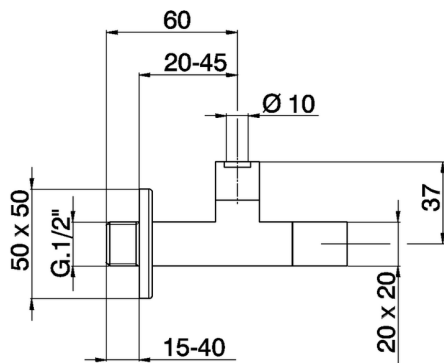

Supply valve COMPONENTS_ZA002910

MODEL **ZA002910**

Supply valve

AVAILABLE FINISHINGS

-  **21** 21 Chrome
-  **24** 24 Gold
-  **2B** 2B Polished Nickel

CHARACTERISTICS

2026-06-25