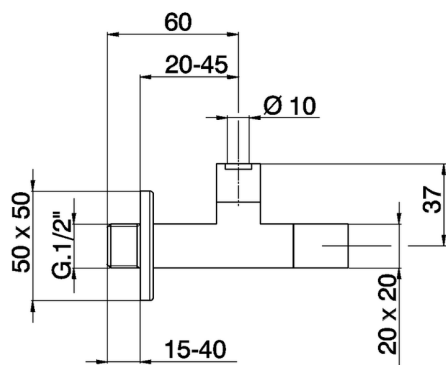

Supply valve COMPONENTS_ZA002910

MODEL **ZA002910**

Supply valve

AVAILABLE FINISHINGS

-  **21** 21 Chrome
-  **24** 24 Gold
-  **2B** 2B Polished Nickel

CHARACTERISTICS

2026-04-24