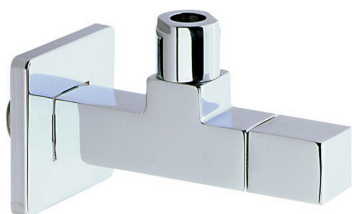

Supply valve COMPONENTS_ZA002910

MODEL **ZA002910**

Supply valve

AVAILABLE FINISHINGS

-  **21** 21 Chrome
-  **24** 24 Gold
-  **2B** 2B Polished Nickel

CHARACTERISTICS

2026-04-24