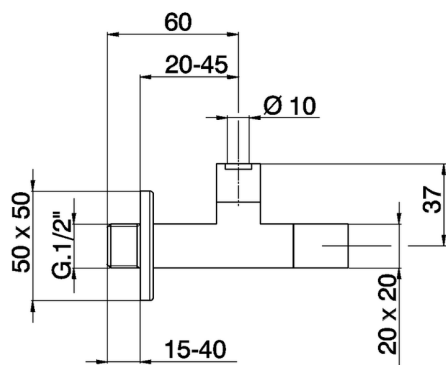

Supply valve COMPONENTS_ZA002910

MODEL **ZA002910**

Supply valve

AVAILABLE FINISHINGS

-  **21** 21 Chrome
-  **24** 24 Gold
-  **2B** 2B Polished Nickel

CHARACTERISTICS

2026-05-15