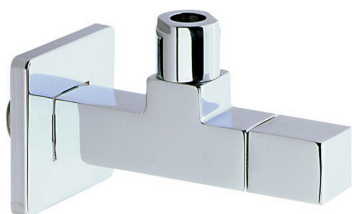

Supply valve COMPONENTS_ZA002910

MODEL **ZA002910**

Supply valve

AVAILABLE FINISHINGS

-  **21** 21 Chrome
-  **24** 24 Gold
-  **2B** 2B Polished Nickel

CHARACTERISTICS

2026-05-15