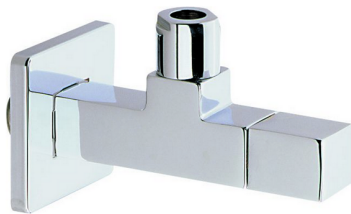

Supply valve COMPONENTS_ZA002910

MODEL **ZA002910**

Supply valve

AVAILABLE FINISHINGS

-  **21** 21 Chrome
-  **24** 24 Gold
-  **2B** 2B Polished Nickel

CHARACTERISTICS

2026-06-25