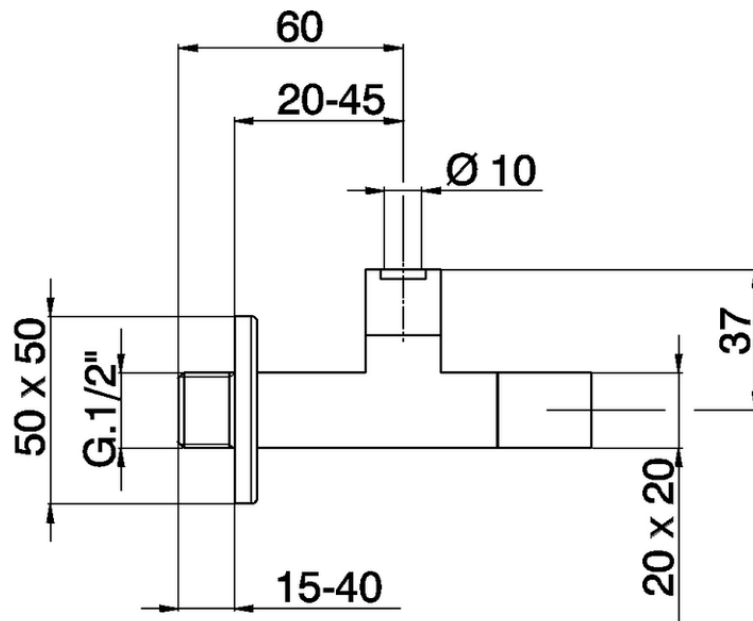

Supply valve COMPONENTS_ZA002910

ZA002910

<https://en.cisal.it/supply-valve-components-za002910>

2026-04-04