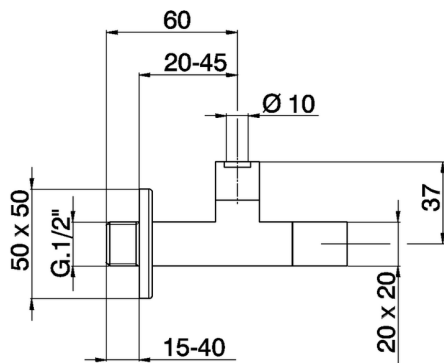

## Supply valve COMPONENTS\_ZA002910

MODEL **ZA002910**

Supply valve

AVAILABLE FINISHINGS

-  **21** 21 Chrome
-  **24** 24 Gold
-  **2B** 2B Polished Nickel

CHARACTERISTICS

2026-04-25