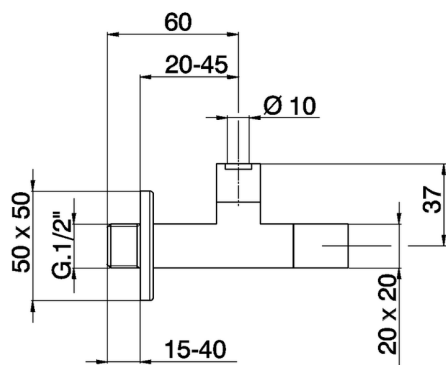

Supply valve COMPONENTS_ZA002910

MODEL **ZA002910**

Supply valve

AVAILABLE FINISHINGS

-  **21** 21 Chrome
-  **24** 24 Gold
-  **2B** 2B Polished Nickel

CHARACTERISTICS

2026-06-26