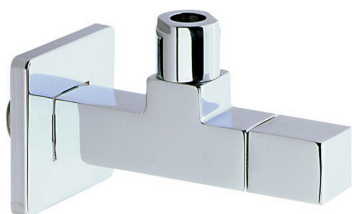

Supply valve COMPONENTS_ZA002910

MODEL **ZA002910**

Supply valve

AVAILABLE FINISHINGS

-  **21** 21 Chrome
-  **24** 24 Gold
-  **2B** 2B Polished Nickel

CHARACTERISTICS

2026-06-26