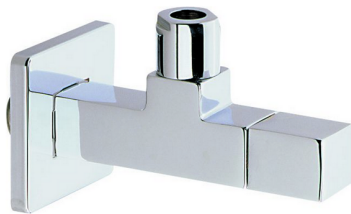

## Supply valve COMPONENTS\_ZA002910

MODEL **ZA002910**

Supply valve

AVAILABLE FINISHINGS

-  **21** 21 Chrome
-  **24** 24 Gold
-  **2B** 2B Polished Nickel

CHARACTERISTICS

2026-04-25