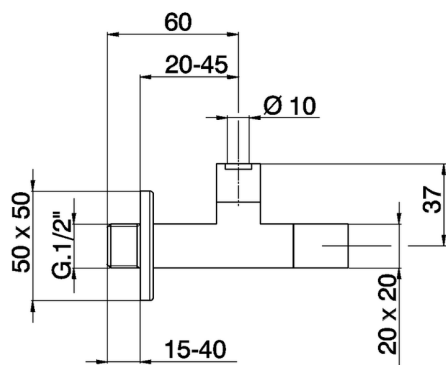

Supply valve COMPONENTS_ZA002910

MODEL **ZA002910**

Supply valve

AVAILABLE FINISHINGS

-  **21** 21 Chrome
-  **24** 24 Gold
-  **2B** 2B Polished Nickel

CHARACTERISTICS

2026-04-04