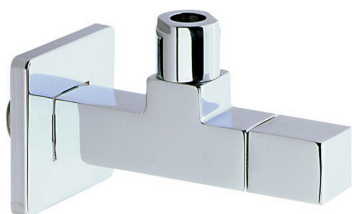

Supply valve COMPONENTS_ZA002910

MODEL **ZA002910**

Supply valve

AVAILABLE FINISHINGS

-  **21** 21 Chrome
-  **24** 24 Gold
-  **2B** 2B Polished Nickel

CHARACTERISTICS

2026-04-04