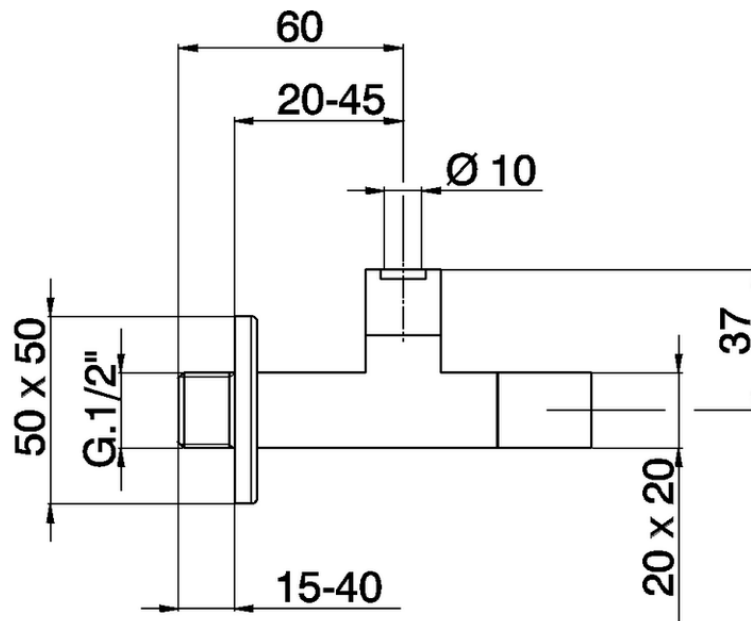

Supply valve COMPONENTS_ZA002910

ZA002910

<https://en.cisal.it/supply-valve-components-za002910>

2026-04-24