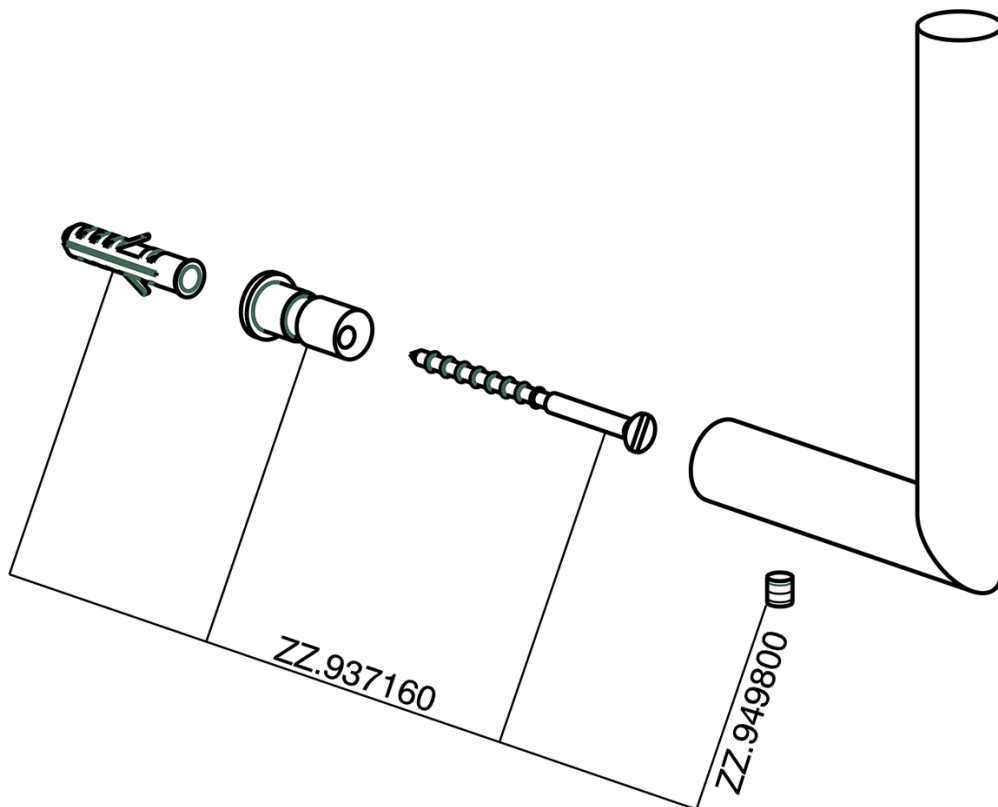

## Toilet paper holder reserve BATHROOM ACCESSORIES\_SY090410

MODEL **SY090410**

Toilet paper holder reserve

AVAILABLE FINISHINGS

-  **21** 21 Chrome
-  **2B** 2B Polished Nickel
-  **2F** 2F Brushed Nickel
-  **2P** 2P Rose Gold
-  **2Q** 2Q Black Titanium
-  **40** 40 Matt Black
-  **4Q** 4Q Matt White

CHARACTERISTICS

**Toilet paper holder reserve BATHROOM ACCESSORIES\_SY090410**

SY090410

<https://en.cisal.it/toilet-paper-holder-reserve-bathroom-accessories-sy090410>

2024-12-22