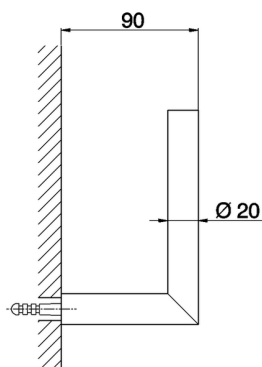

## Toilet paper holder reserve BATHROOM ACCESSORIES\_SY090410

MODEL **SY090410**

Toilet paper holder reserve

AVAILABLE FINISHINGS

-  **21** 21 Chrome
-  **2B** 2B Polished Nickel
-  **2F** 2F Brushed Nickel
-  **2P** 2P Rose Gold
-  **2Q** 2Q Black Titanium
-  **40** 40 Matt Black
-  **4Q** 4Q Matt White