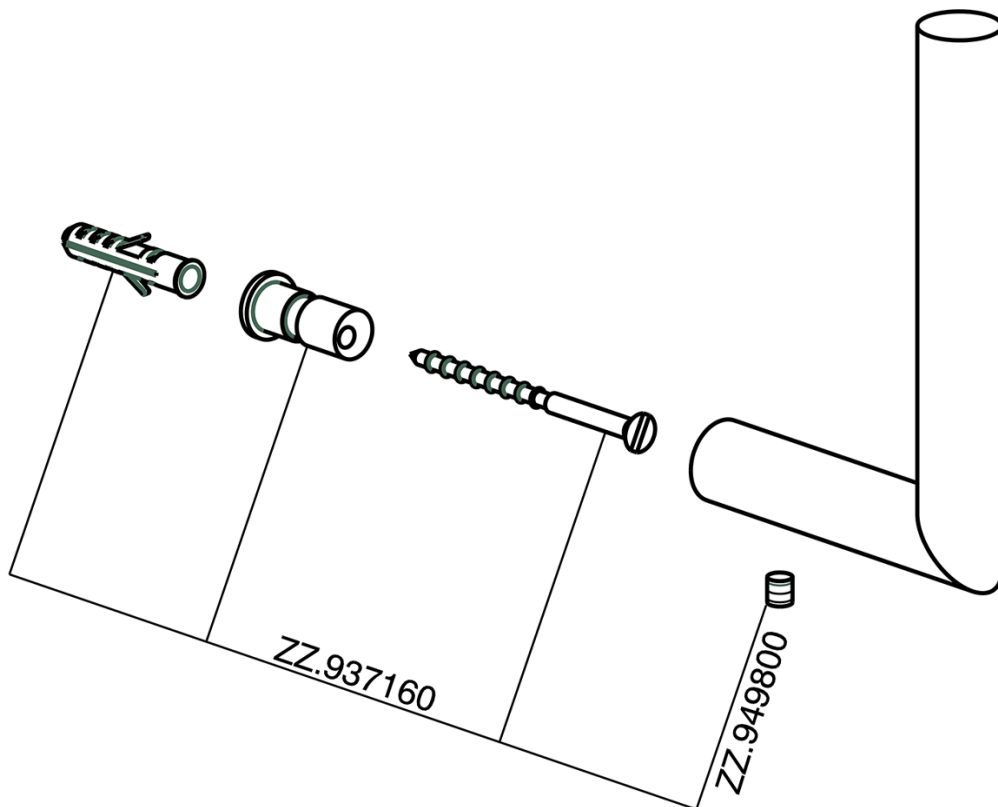

Toilet paper holder reserve BATHROOM ACCESSORIES_SY090410

MODEL **SY090410**

Toilet paper holder reserve

AVAILABLE FINISHINGS

-  **21** 21 Chrome
-  **2B** 2B Polished Nickel
-  **2F** 2F Brushed Nickel
-  **2P** 2P Rose Gold
-  **2Q** 2Q Black Titanium
-  **40** 40 Matt Black
-  **4Q** 4Q Matt White

CHARACTERISTICS

Toilet paper holder reserve BATHROOM ACCESSORIES_SY090410

SY090410

<https://en.cisal.it/toilet-paper-holder-reserve-bathroom-accessories-sy090410>

2024-12-22