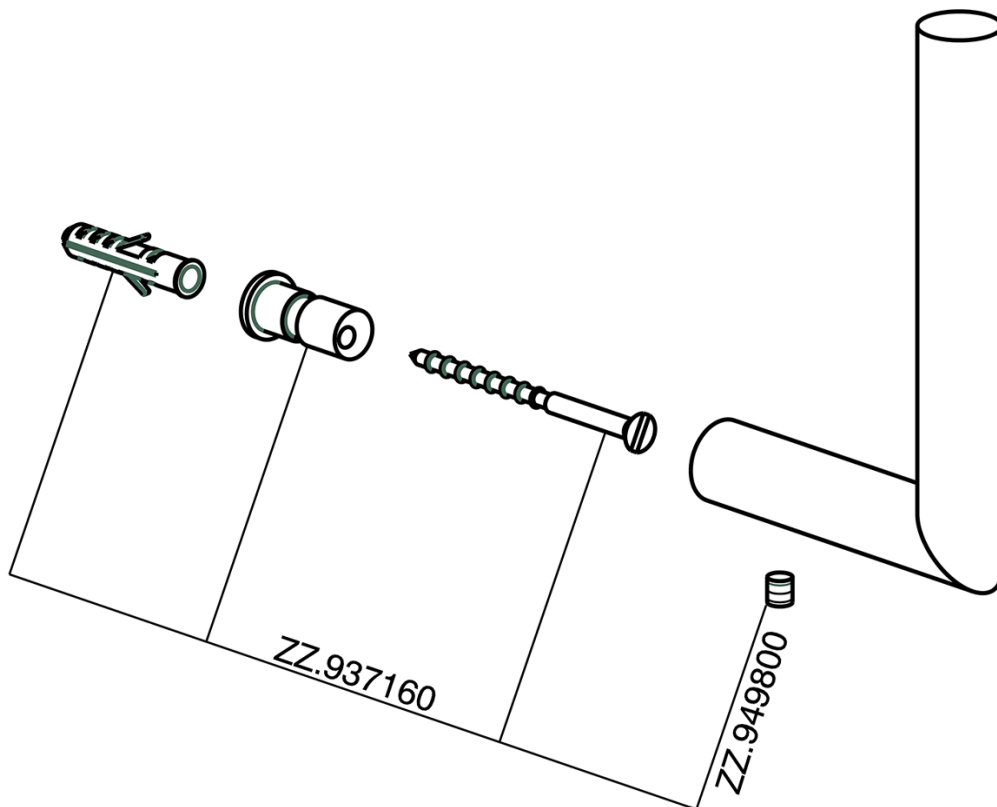

Toilet paper holder reserve BATHROOM ACCESSORIES_SY090410

MODEL **SY090410**

Toilet paper holder reserve

AVAILABLE FINISHINGS

-  **21** 21 Chrome
-  **2B** 2B Polished Nickel
-  **2F** 2F Brushed Nickel
-  **2P** 2P Rose Gold
-  **2Q** 2Q Black Titanium
-  **40** 40 Matt Black
-  **4Q** 4Q Matt White

CHARACTERISTICS

Toilet paper holder reserve BATHROOM ACCESSORIES_SY090410

SY090410

<https://en.cisal.it/toilet-paper-holder-reserve-bathroom-accessories-sy090410>

2024-12-22