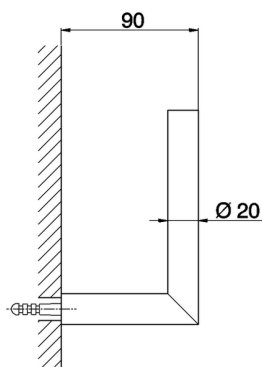

Toilet paper holder reserve BATHROOM ACCESSORIES_SY090410

MODEL **SY090410**

Toilet paper holder reserve

AVAILABLE FINISHINGS

-  **21** 21 Chrome
-  **2B** 2B Polished Nickel
-  **2F** 2F Brushed Nickel
-  **2P** 2P Rose Gold
-  **2Q** 2Q Black Titanium
-  **40** 40 Matt Black
-  **4Q** 4Q Matt White

CHARACTERISTICS

Toilet paper holder reserve BATHROOM ACCESSORIES_SY090410

SY090410

<https://en.cisal.it/toilet-paper-holder-reserve-bathroom-accessories-sy090410>

2024-12-22