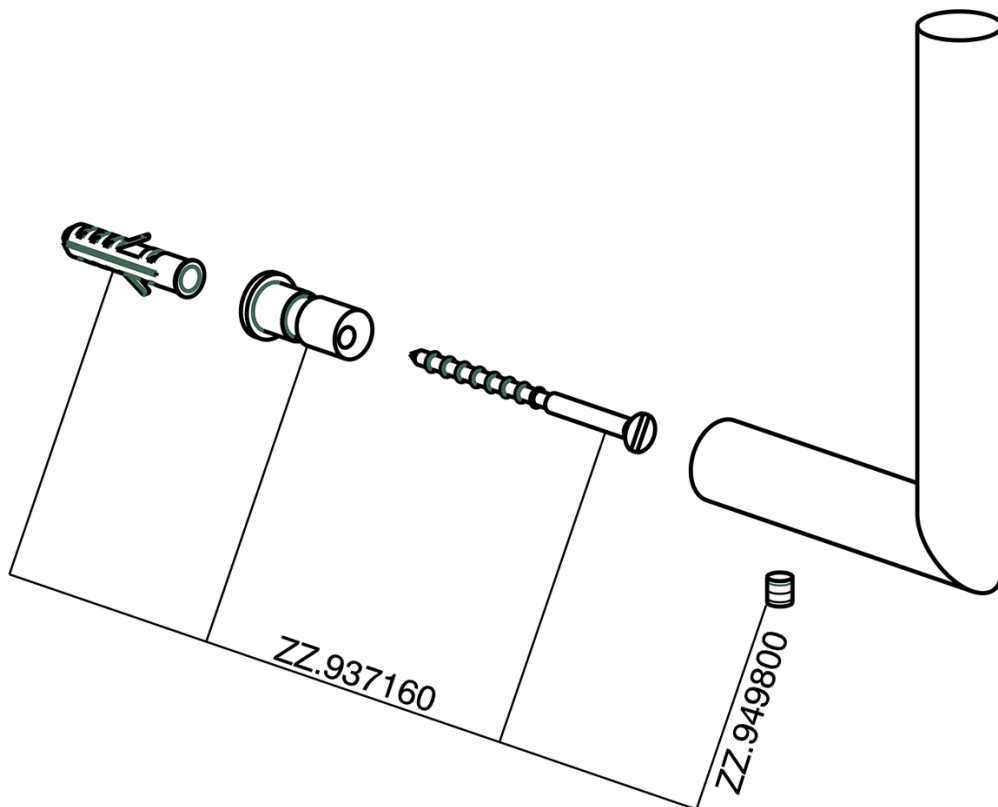

Toilet paper holder reserve BATHROOM ACCESSORIES_SY090410

SY090410

<https://en.cisal.it/toilet-paper-holder-reserve-bathroom-accessories-sy090410>

2024-12-27