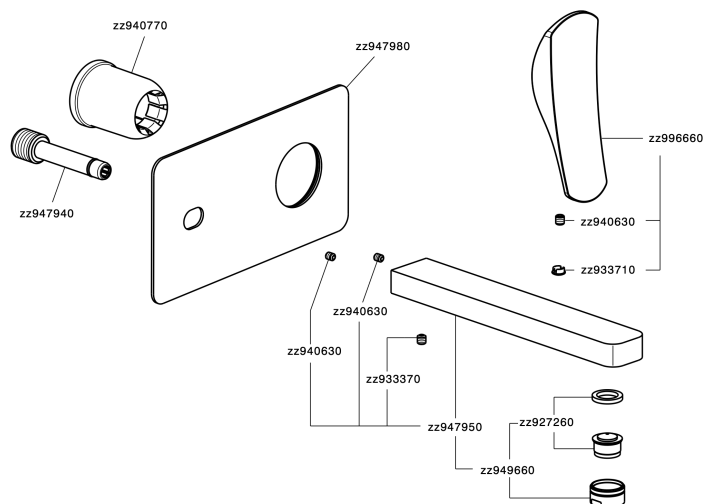

Exposed part for single lever washbasin valve ROADSTER ACCENT_RA005511

RA005511

<https://en.cisal.it/exposed-part-for-single-lever-washbasin-valve-roadster-accent-ra005511>

2026-02-23