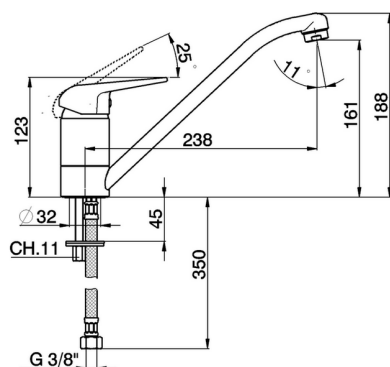

Single lever sink mixer KITCHEN_PO000580

MODEL **PO000580**

Single lever sink mixer, swivel spout, G.3/8" stainless steel flexible hoses

AVAILABLE FINISHINGS

CHARACTERISTICS

Cartridge Spare Parts **ZZ95629000**

40 mm Cartridge

EcoStop

EcoStop feature limits water flow to approximately 50% of maximum output with one point of resistance on setting. Push slightly past the middle stop only when full water output is required. This will save water up to 50%.