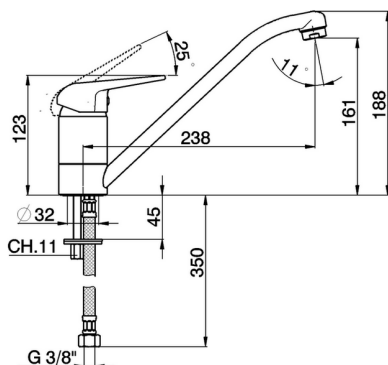

Single lever sink mixer KITCHEN_PO000580

MODEL **PO000580**

Single lever sink mixer, swivel spout, G.3/8" stainless steel flexible hoses

AVAILABLE FINISHINGS

CHARACTERISTICS

Cartridge Spare Parts **ZZ95629000**

40 mm Cartridge

EcoStop

EcoStop feature limits water flow to approximately 50% of maximum output with one point of resistance on setting. Push slightly past the middle stop only when full water output is required. This will save water up to 50%.