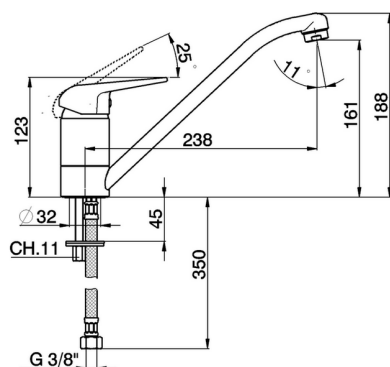

## Single lever sink mixer KITCHEN\_PO000580

MODEL **PO000580**

Single lever sink mixer, swivel spout, G.3/8" stainless steel flexible hoses

AVAILABLE FINISHINGS

CHARACTERISTICS

Cartridge Spare Parts **ZZ95629000**

**40 mm Cartridge**

### EcoStop

EcoStop feature limits water flow to approximately 50% of maximum output with one point of resistance on setting. Push slightly past the middle stop only when full water output is required. This will save water up to 50%.