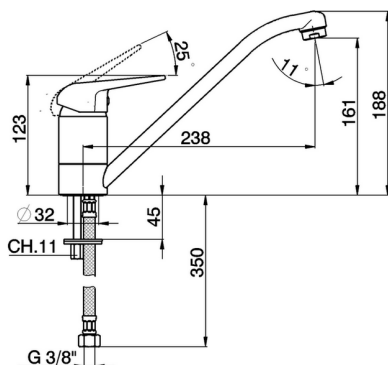

Single lever sink mixer KITCHEN_PO000580

MODEL **PO000580**

Single lever sink mixer, swivel spout, G.3/8" stainless steel flexible hoses

AVAILABLE FINISHINGS

21 21 Chrome

CHARACTERISTICS

Cartridge Spare Parts **ZZ95629000**

40 mm Cartridge

EcoStop

EcoStop feature limits water flow to approximately 50% of maximum output with one point of resistance on setting. Push slightly past the middle stop only when full water output is required. This will save water up to 50%.