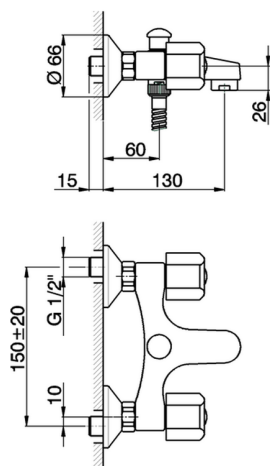

Bath mixer TR_TR000150

MODEL **TR000150**

Bath mixer, without flexible hose and handshower, 1/2" M flexible connection, without handles

AVAILABLE FINISHINGS

CHARACTERISTICS

2026-06-14