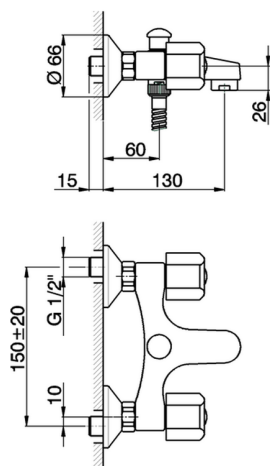

Bath mixer TR_TR000150

MODEL **TR000150**

Bath mixer, without flexible hose and handshower, 1/2" M flexible connection, without handles

AVAILABLE FINISHINGS

CHARACTERISTICS

2026-04-28