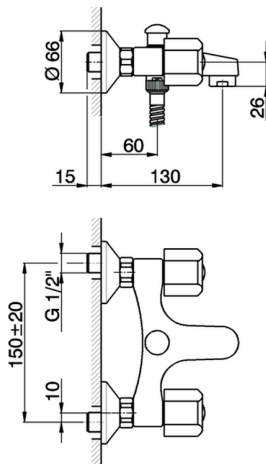

## Bath mixer TR\_TR000150

MODEL **TR000150**

Bath mixer, without flexible hose and handshower, 1/2" M flexible connection, without handles

AVAILABLE FINISHINGS

CHARACTERISTICS

2026-06-14