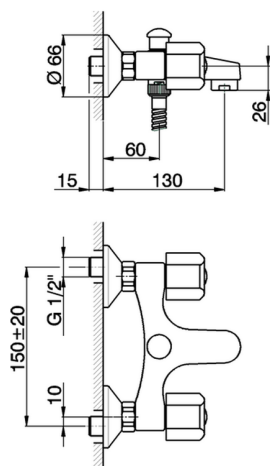

Bath mixer TR_TR000150

MODEL **TR000150**

Bath mixer, without flexible hose and handshower, 1/2" M flexible connection, without handles

AVAILABLE FINISHINGS

CHARACTERISTICS

2026-04-08