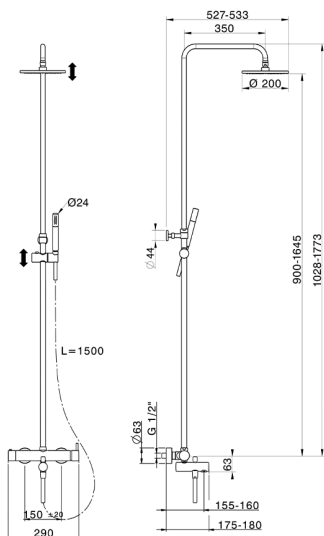

## 3-functions single lever bath set NUOVA LESS\_LN004120

MODEL **LN004120**

3-functions single lever bath set, 2 outlet deviasstop, adjustable riser column, sliding shower bracket, Brass minimalistic one spray handshower, 200 mm round showerhead 8 mm thick BRASS, 150 cm smooth SUPREME Flexible Hose

AVAILABLE FINISHINGS

CHARACTERISTICS

Cartridge Spare Parts **ZZ95409000**

**35 mm Cartridge**

### EcoStop

EcoStop feature limits water flow to approximately 50% of maximum output with one point of resistance on setting. Push slightly past the middle stop only when full water output is required. This will save water up to 50%.