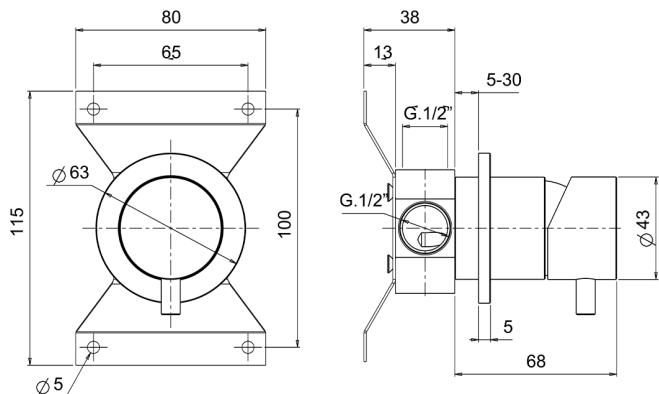

Concealed single lever shower valve XION_XI000304

MODEL **XI000304**

Concealed single lever shower valve, with concealed part, Inox AISI 316L

AVAILABLE FINISHINGS

D1 D1 Brushed Inox

CHARACTERISTICS

Cartridge Spare Parts **ZZ96779000**

35 mm Cartridge

Concealed single lever shower valve XION_XI000304

XI000304

<https://en.cisal.it/concealed-single-lever-shower-valve-xion-xi000304>

2026-05-01