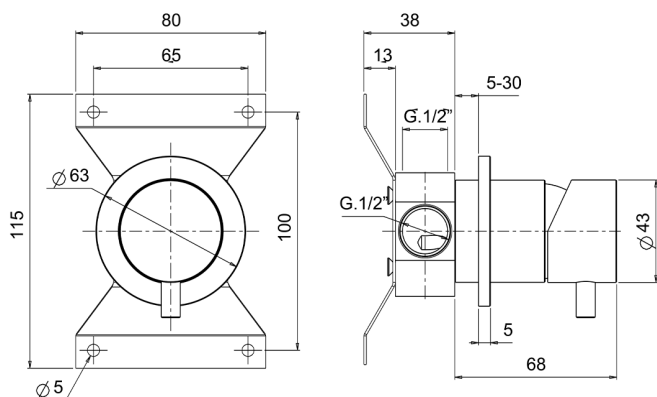

## Concealed single lever shower valve XION\_XI000304

MODEL **XI000304**

Concealed single lever shower valve, with concealed part, Inox AISI 316L

AVAILABLE FINISHINGS

**D1** D1 Brushed Inox

CHARACTERISTICS

Cartridge Spare Parts **ZZ96779000**

**35 mm Cartridge**