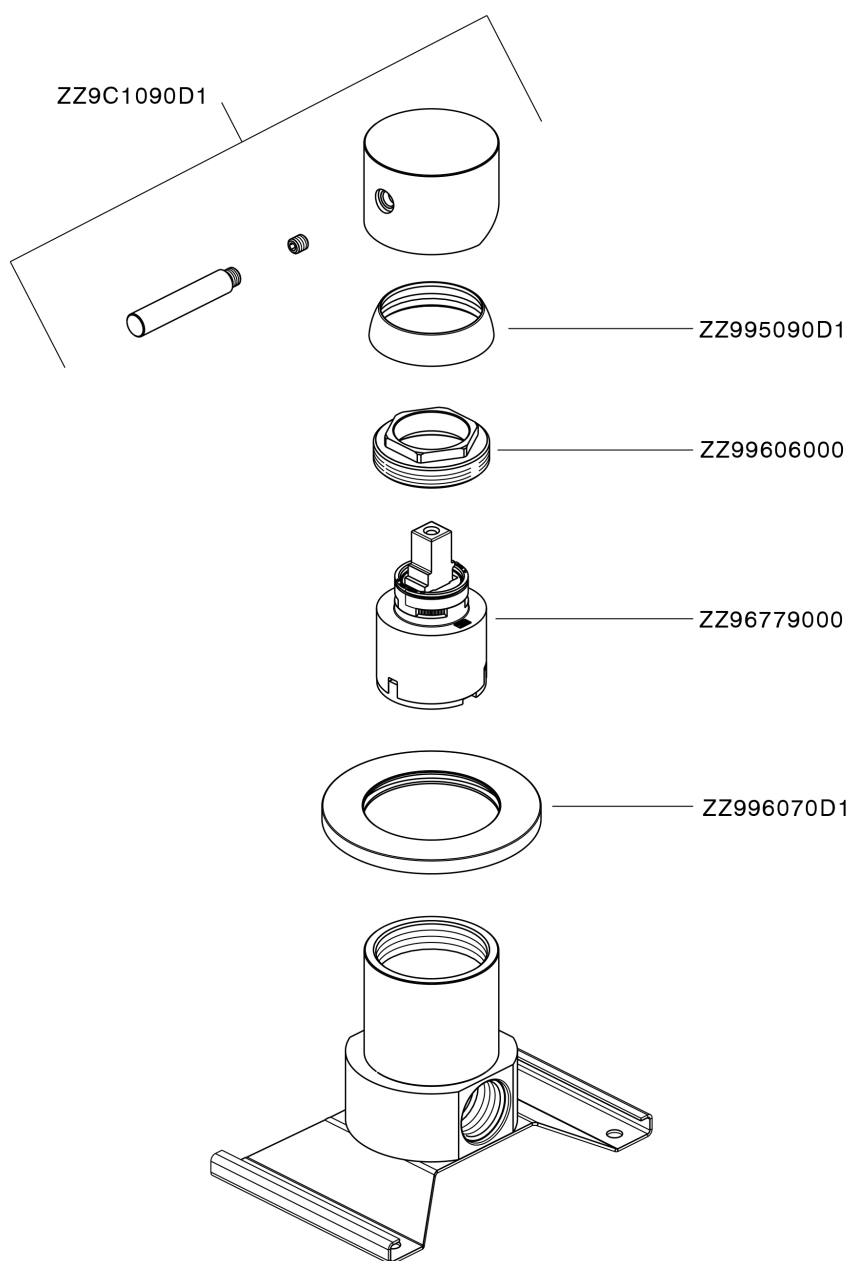

Concealed single lever shower valve XION_XI000304

MODEL **XI000304**

Concealed single lever shower valve, with concealed part, Inox AISI 316L

AVAILABLE FINISHINGS

D1 D1 Brushed Inox

CHARACTERISTICS

Cartridge Spare Parts **ZZ96779000**

35 mm Cartridge

Concealed single lever shower valve XION_XI000304

XI000304

<https://en.cisal.it/concealed-single-lever-shower-valve-xion-xi000304>

2026-06-25