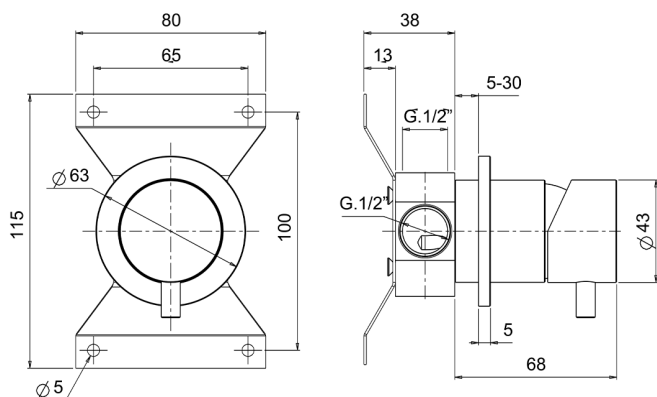

Concealed single lever shower valve XION_XI000304

MODEL **XI000304**

Concealed single lever shower valve, with concealed part, Inox AISI 316L

AVAILABLE FINISHINGS

D1 D1 Brushed Inox

CHARACTERISTICS

Cartridge Spare Parts **ZZ96779000**

35 mm Cartridge

Concealed single lever shower valve XION_XI000304

XI000304

<https://en.cisal.it/concealed-single-lever-shower-valve-xion-xi000304>

2026-06-25