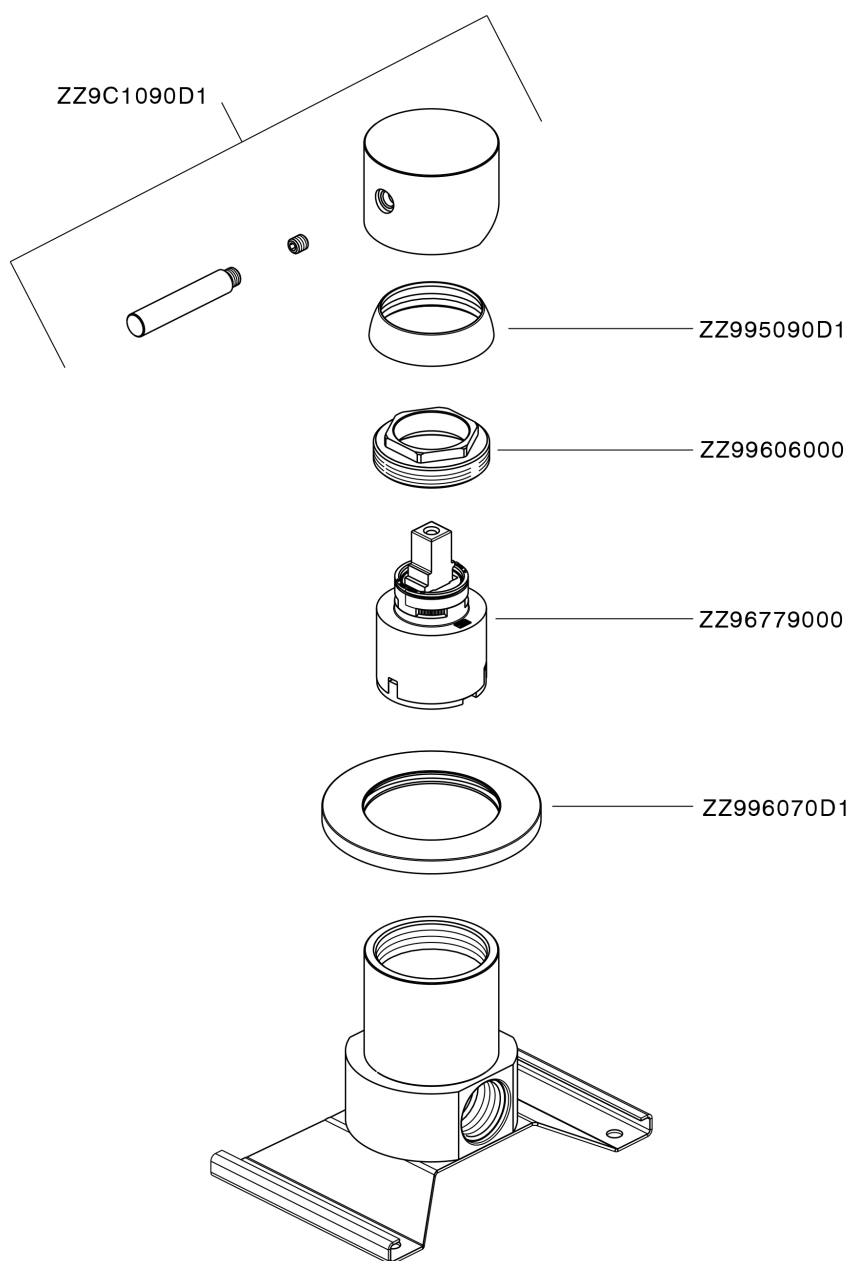

Concealed single lever shower valve XION_XI000304

MODEL **XI000304**

Concealed single lever shower valve, with concealed part, Inox AISI 316L

AVAILABLE FINISHINGS

D1 D1 Brushed Inox

CHARACTERISTICS

Cartridge Spare Parts **ZZ96779000**

35 mm Cartridge

Concealed single lever shower valve XION_XI000304

XI000304

<https://en.cisal.it/concealed-single-lever-shower-valve-xion-xi000304>

2026-05-09