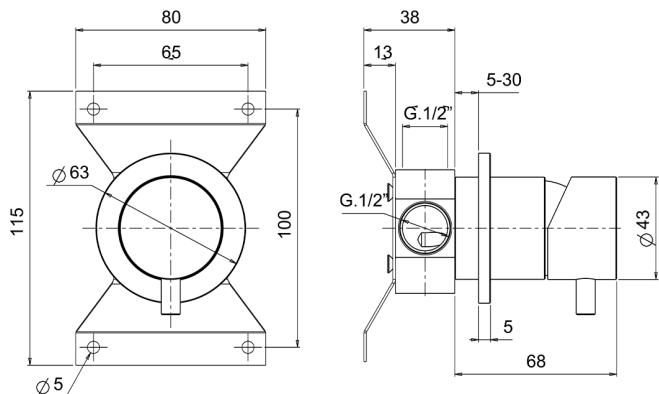

## Concealed single lever shower valve XION\_XI000304

MODEL **XI000304**

Concealed single lever shower valve, with concealed part, Inox AISI 316L

AVAILABLE FINISHINGS

**D1** D1 Brushed Inox

CHARACTERISTICS

Cartridge Spare Parts **ZZ96779000**

**35 mm Cartridge**