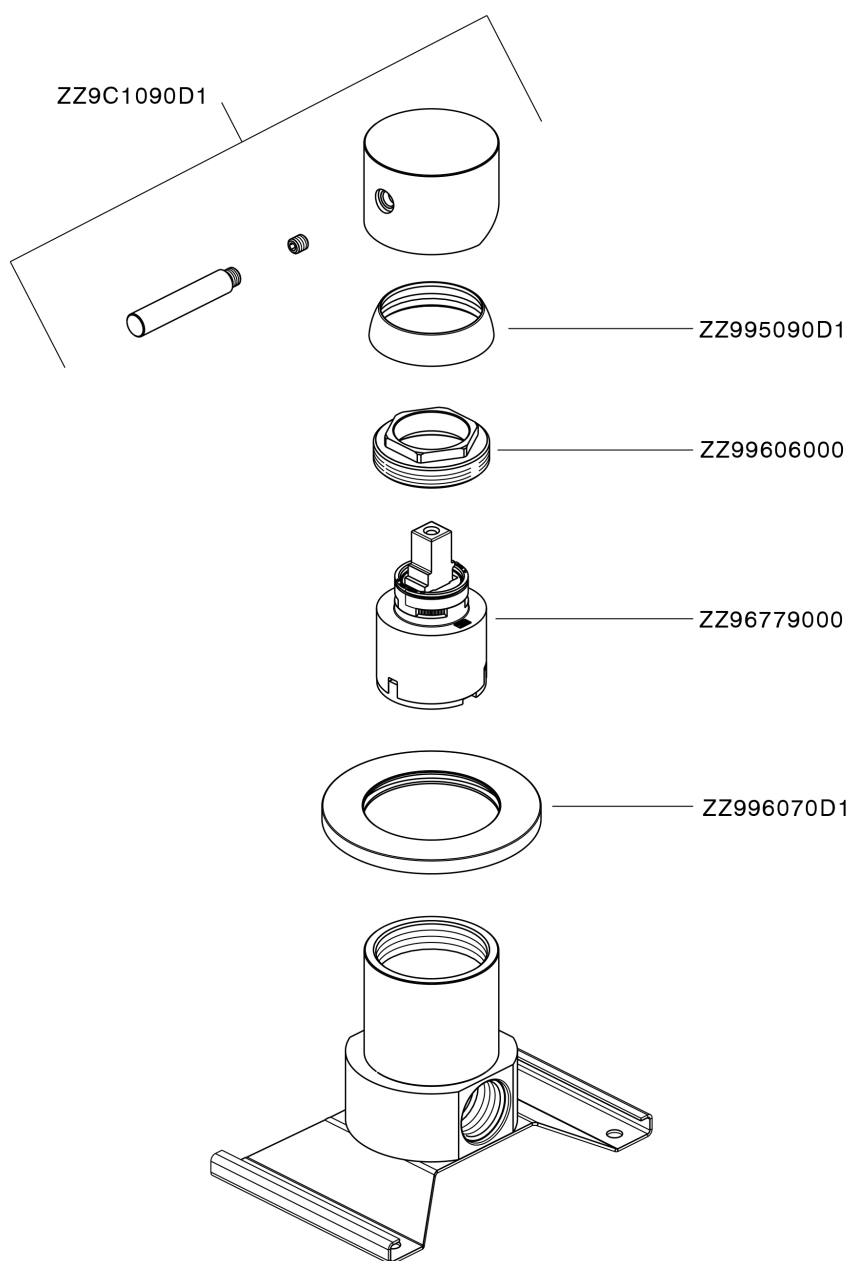

## Concealed single lever shower valve XION\_XI000304

MODEL **XI000304**

Concealed single lever shower valve, with concealed part, Inox AISI 316L

AVAILABLE FINISHINGS

**D1** D1 Brushed Inox

CHARACTERISTICS

Cartridge Spare Parts **ZZ96779000**

**35 mm Cartridge**

## Concealed single lever shower valve XION\_XI000304

XI000304

<https://en.cisal.it/concealed-single-lever-shower-valve-xion-xi000304>

2026-06-05