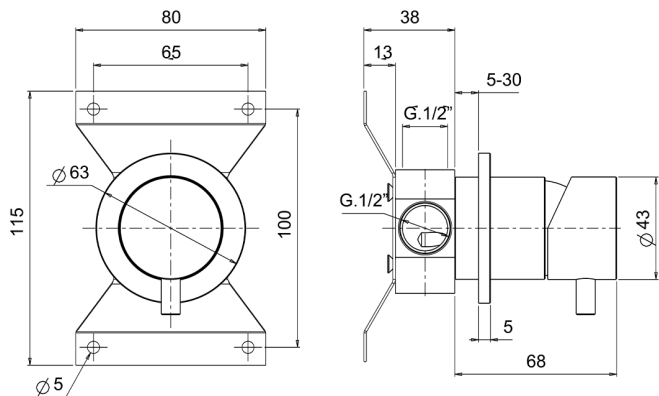

Concealed single lever shower valve XION_XI000304

MODEL **XI000304**

Concealed single lever shower valve, with concealed part, Inox AISI 316L

AVAILABLE FINISHINGS

D1 D1 Brushed Inox

CHARACTERISTICS

Cartridge Spare Parts **ZZ96779000**

35 mm Cartridge

Concealed single lever shower valve XION_XI000304

XI000304

<https://en.cisal.it/concealed-single-lever-shower-valve-xion-xi000304>

2026-05-09