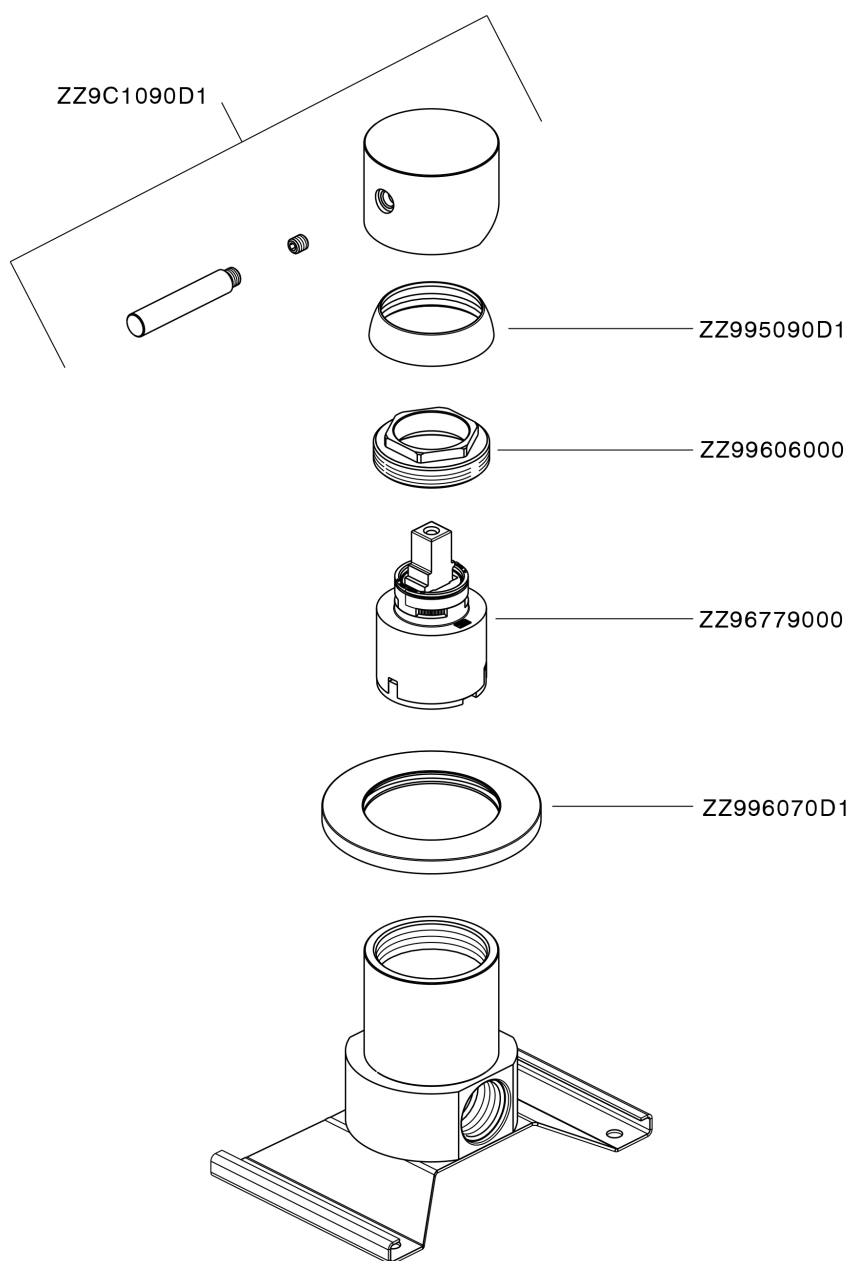

Concealed single lever shower valve XION_XI000304

MODEL **XI000304**

Concealed single lever shower valve, with concealed part, Inox AISI 316L

AVAILABLE FINISHINGS

D1 D1 Brushed Inox

CHARACTERISTICS

Cartridge Spare Parts **ZZ96779000**

35 mm Cartridge

Concealed single lever shower valve XION_XI000304

XI000304

<https://en.cisal.it/concealed-single-lever-shower-valve-xion-xi000304>

2026-05-01