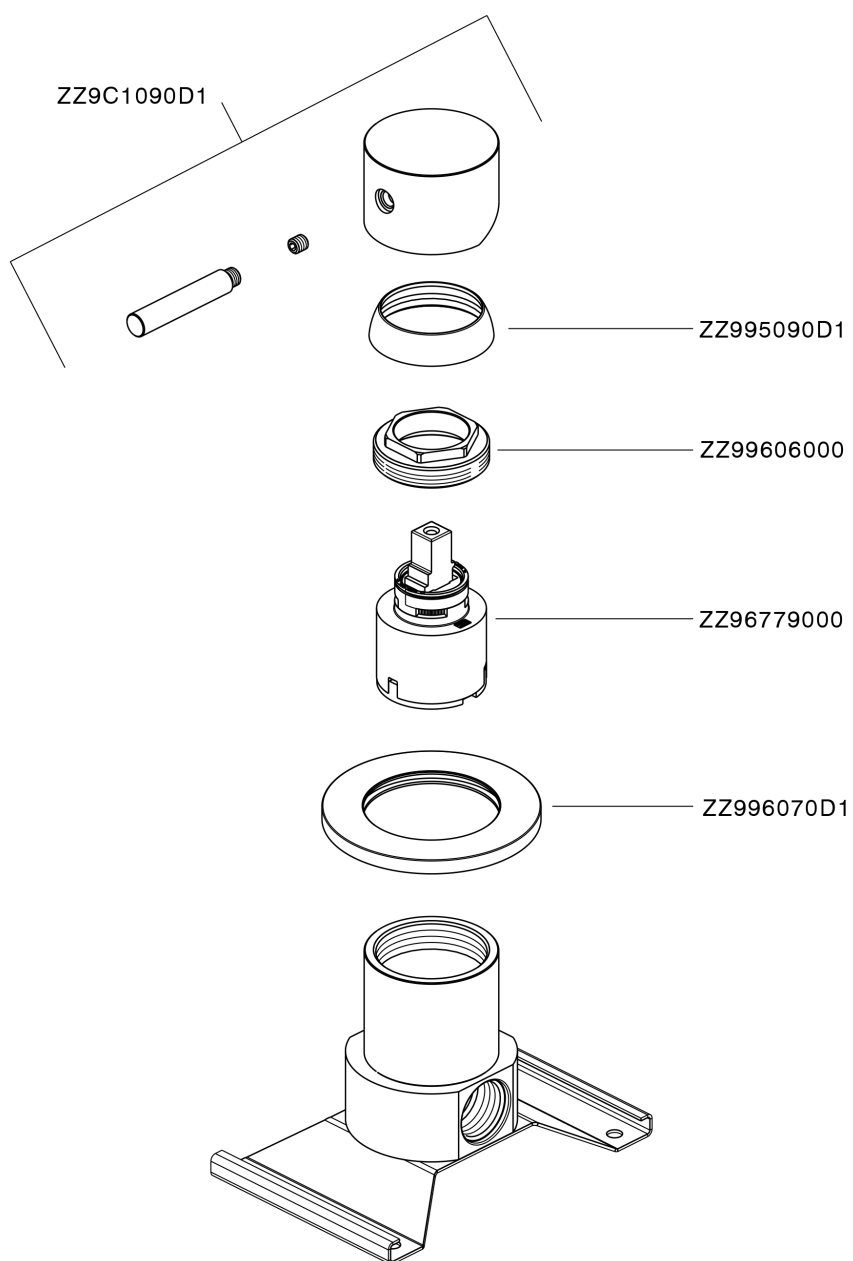

## Concealed single lever shower valve XION\_XI000304

MODEL **XI000304**

Concealed single lever shower valve, with concealed part, Inox AISI 316L

AVAILABLE FINISHINGS

**D1** D1 Brushed Inox

CHARACTERISTICS

Cartridge Spare Parts **ZZ96779000**

**35 mm Cartridge**

## Concealed single lever shower valve XION\_XI000304

XI000304

<https://en.cisal.it/concealed-single-lever-shower-valve-xion-xi000304>

2026-04-06