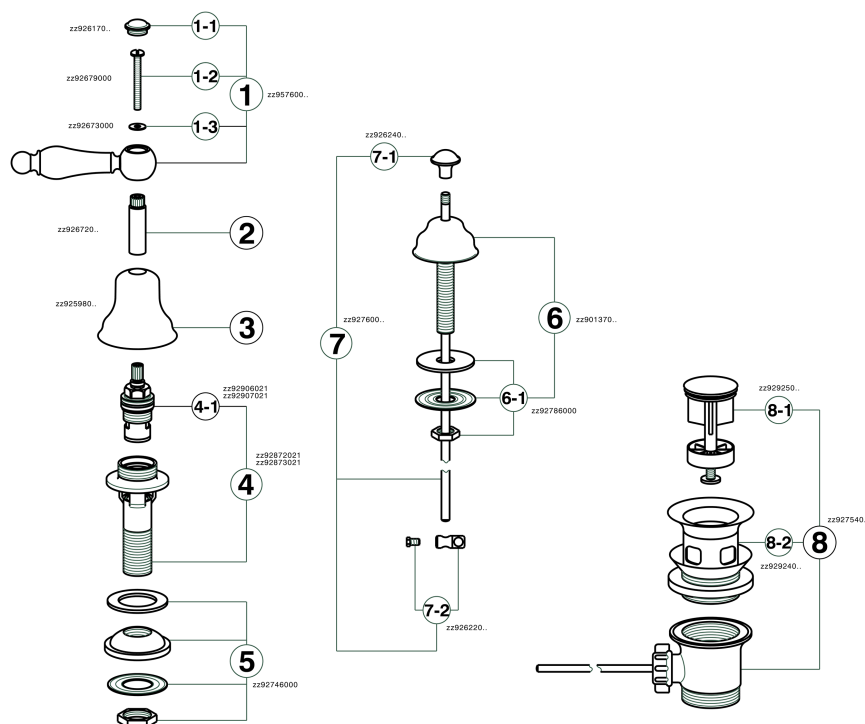

## Bidet 3-holes mixer ARCANA TOSCANA\_TS001210

MODEL **TS001210**

Bidet 3-holes mixer, with automatic 1"1/4 automatic pop-up waste, without spout

### AVAILABLE FINISHINGS

-  **21** 21 Chrome
-  **24** 24 Gold
-  **26** 26 Old Copper
-  **27** 27 Old Bronze
-  **2A** 2A Satin Brushed Nickel
-  **74** 74 Chrome/Gold

### CHARACTERISTICS

## Bidet 3-holes mixer ARCANA TOSCANA\_TS001210

TS001210

<https://en.cisal.it/bidet-3-holes-mixer-arcana-toscana-ts001210>

2026-06-10