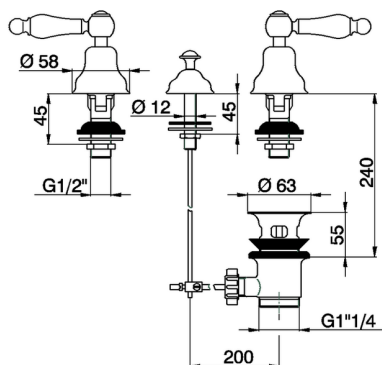

AVAILABLE FINISHINGS

- **21** 21 Chrome
- **24** 24 Gold
- **26** 26 Old Copper
- **27** 27 Old Bronze
- **2A** 2A Satin Brushed Nickel
- **74** 74 Chrome/Gold