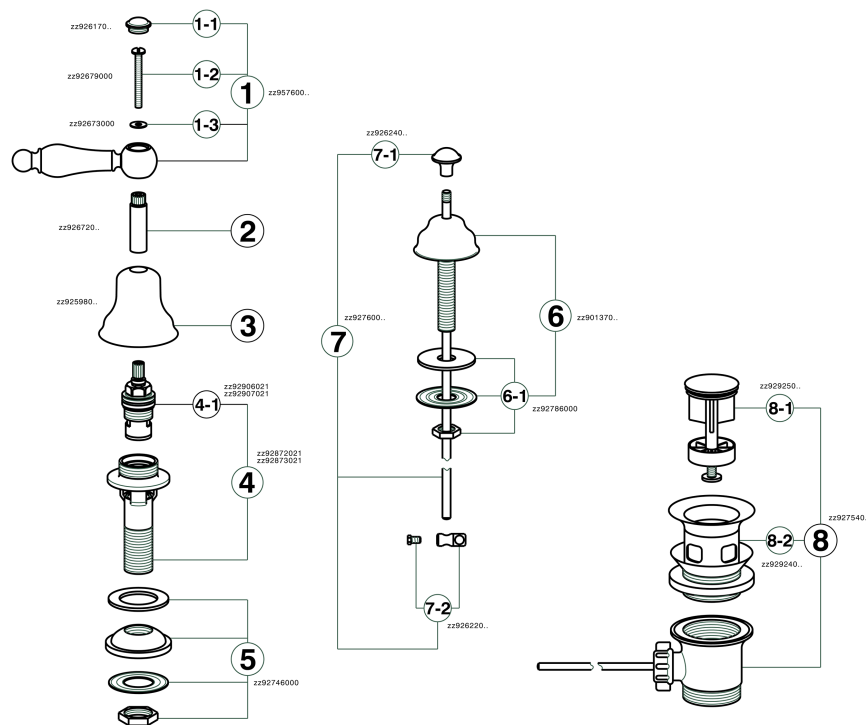

## Bidet 3-holes mixer ARCANA TOSCANA\_TS001210

MODEL **TS001210**

Bidet 3-holes mixer, with automatic 1"1/4 automatic pop-up waste, without spout

### AVAILABLE FINISHINGS

-  **21** 21 Chrome
-  **24** 24 Gold
-  **26** 26 Old Copper
-  **27** 27 Old Bronze
-  **2A** 2A Satin Brushed Nickel
-  **74** 74 Chrome/Gold

### CHARACTERISTICS

## Bidet 3-holes mixer ARCANA TOSCANA\_TS001210

TS001210

<https://en.cisal.it/bidet-3-holes-mixer-arcana-toscana-ts001210>

2026-07-03