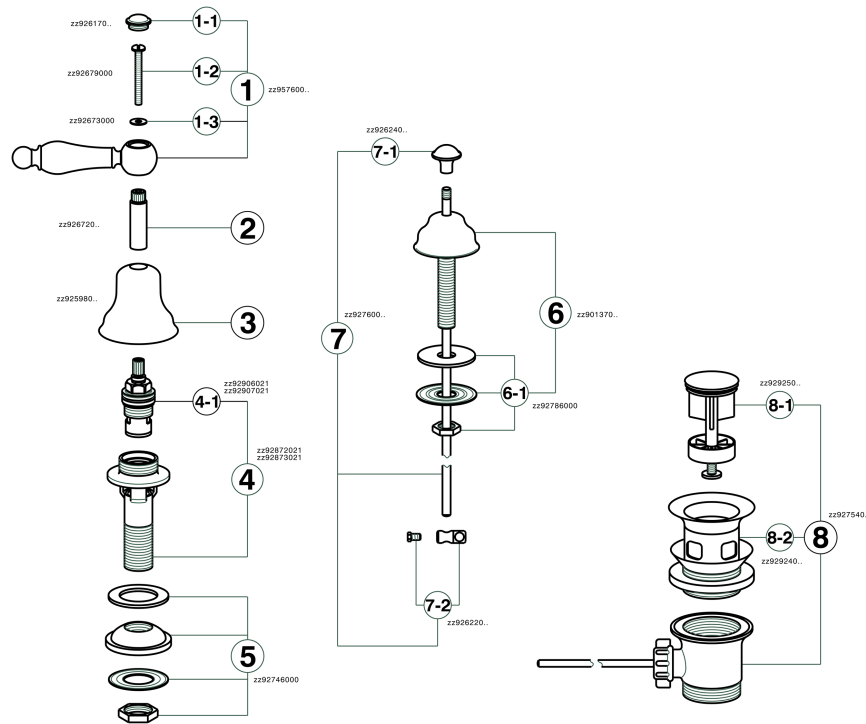

## Bidet 3-holes mixer ARCANA TOSCANA\_TS001210

MODEL **TS001210**

Bidet 3-holes mixer, with automatic 1"1/4 automatic pop-up waste, without spout

### AVAILABLE FINISHINGS

-  **21** 21 Chrome
-  **24** 24 Gold
-  **26** 26 Old Copper
-  **27** 27 Old Bronze
-  **2A** 2A Satin Brushed Nickel
-  **74** 74 Chrome/Gold

### CHARACTERISTICS

## Bidet 3-holes mixer ARCANA TOSCANA\_TS001210

TS001210

<https://en.cisal.it/bidet-3-holes-mixer-arcana-toscana-ts001210>

2026-04-10