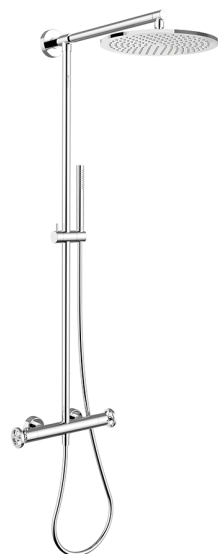

## 2-functions Thermostatic shower set GRACE\_MNC7801N

MODEL **MNC7801N**

2-functions Thermostatic shower set, 2 outlets devia stop, not adjustable column, sliding shower bracket, 22,5 mm Brass One Spray handshower, 300 mm round showerhead 8 mm thick BRASS, 150 cm smooth SUPREME Flexible Hose

### AVAILABLE FINISHINGS

**21** 21 Chrome

**6T** 6T Chrome/Matt Black

### CHARACTERISTICS

Cartridge Spare Parts **22.04A.AR - ZZ97279004**

**Argo 2 (long filter) Thermostatic Valve**

### DeviaStop

The Cisal Devia Stop technology allows to adjust the water flow and to direct it to the selected output point (overhead soaker, hand shower, etc).