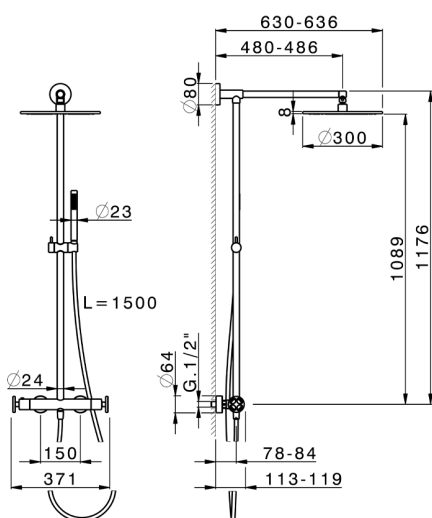

## 2-functions Thermostatic shower set GRACE\_MNC7801N

MODEL **MNC7801N**

2-functions Thermostatic shower set, 2 outlets devia stop, not adjustable column, sliding shower bracket, 22,5 mm Brass One Spray handshower, 300 mm round showerhead 8 mm thick BRASS, 150 cm smooth SUPREME Flexible Hose

### CHARACTERISTICS

Cartridge Spare Parts **22.04A.AR - ZZ97279004**

**Argo 2 (long filter) Thermostatic Valve**