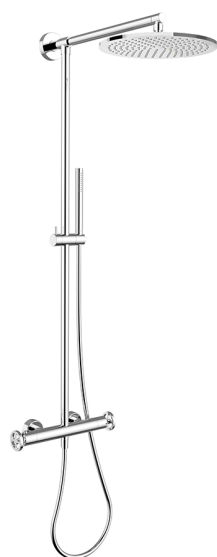

## 2-functions Thermostatic shower set GRACE\_MNC7801N

MODEL **MNC7801N**

2-functions Thermostatic shower set, 2 outlets devia stop, not adjustable column, sliding shower bracket, 22,5 mm Brass One Spray handshower, 300 mm round showerhead 8 mm thick BRASS, 150 cm smooth SUPREME Flexible Hose

### AVAILABLE FINISHINGS

### CHARACTERISTICS

Cartridge Spare Parts **22.04A.AR - ZZ97279004**

**Argo 2 (long filter) Thermostatic Valve**

### DeviaStop

The Cisal Devia Stop technology allows to adjust the water flow and to direct it to the selected output point (overhead soaker, hand shower, etc).