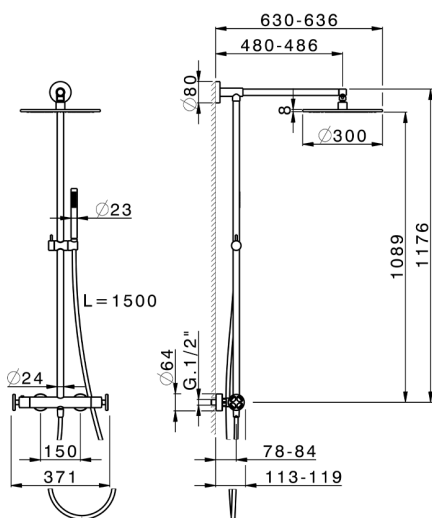

CHARACTERISTICS

Cartridge Spare Parts **22.04A.AR - ZZ97279004**

Argo 2 (long filter) Thermostatic Valve

DeviaStop

The Cisal Devia Stop technology allows to adjust the water flow and to direct it to the selected output point (overhead soaker, hand shower, etc).

Thermostatic

The Cisal thermostatic is your personal water manager, helping you to handle, control and save water and energy.

2026-04-05