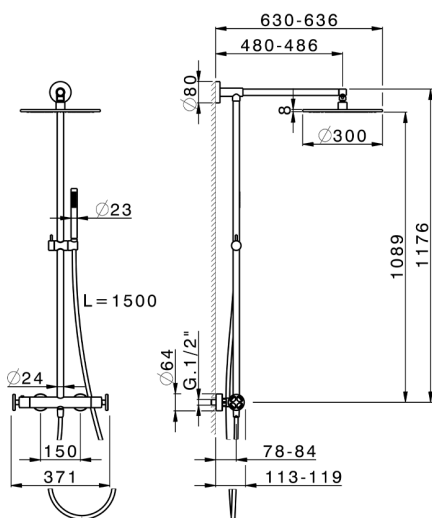

## 2-functions Thermostatic shower set GRACE\_MNC7801N

MODEL **MNC7801N**

2-functions Thermostatic shower set, 2 outlets devia stop, not adjustable column, sliding shower bracket, 22,5 mm Brass One Spray handshower, 300 mm round showerhead 8 mm thick BRASS, 150 cm smooth SUPREME Flexible Hose

### CHARACTERISTICS

Cartridge Spare Parts **22.04A.AR - ZZ97279004**

**Argo 2 (long filter) Thermostatic Valve**