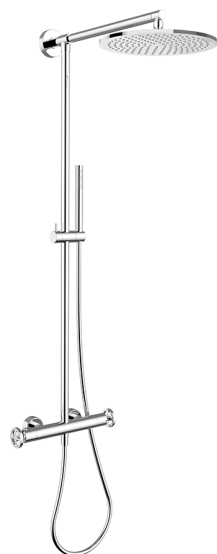

## 2-functions Thermostatic shower set GRACE\_MNC7801N

MODEL **MNC7801N**

2-functions Thermostatic shower set, 2 outlets devia stop, not adjustable column, sliding shower bracket, 22,5 mm Brass One Spray handshower, 300 mm round showerhead 8 mm thick BRASS, 150 cm smooth SUPREME Flexible Hose

### AVAILABLE FINISHINGS

**21** 21 Chrome

**6T** 6T Chrome/Matt Black

### CHARACTERISTICS

Cartridge Spare Parts **22.04A.AR - ZZ97279004**

**Argo 2 (long filter) Thermostatic Valve**

### DeviaStop

The Cisal Devia Stop technology allows to adjust the water flow and to direct it to the selected output point (overhead soaker, hand shower, etc).