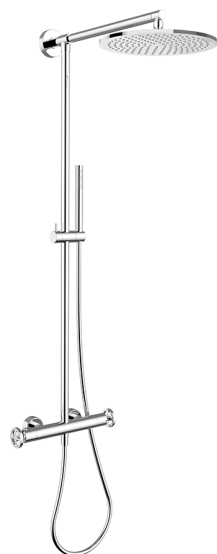

2-functions Thermostatic shower set GRACE_MNC7801N

MODEL **MNC7801N**

2-functions Thermostatic shower set, 2 outlets devia stop, not adjustable column, sliding shower bracket, 22,5 mm Brass One Spray handshower, 300 mm round showerhead 8 mm thick BRASS, 150 cm smooth SUPREME Flexible Hose

AVAILABLE FINISHINGS

21 21 Chrome

6T 6T Chrome/Matt Black

CHARACTERISTICS

Cartridge Spare Parts **22.04A.AR - ZZ97279004**

Argo 2 (long filter) Thermostatic Valve

DeviaStop

The Cisal Devia Stop technology allows to adjust the water flow and to direct it to the selected output point (overhead soaker, hand shower, etc).

Thermostatic

The Cisal thermostatic is your personal water manager, helping you to handle, control and save water and energy.

2026-05-06