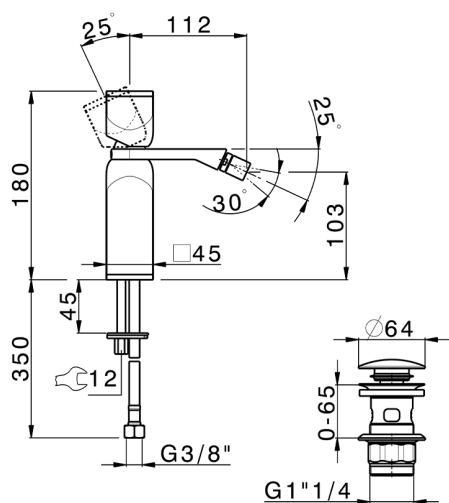

Single lever bidet mixer HI-RISE_RM000554

MODEL **RM000554**

Single lever bidet mixer, with 1"1/4 automatic pop up waste, G.3/8" stainless steel flexible hoses, body and handle in marble

AVAILABLE FINISHINGS

CHARACTERISTICS

Cartridge Spare Parts **ZZ96550000**

25 mm Cartridge

2025-12-05