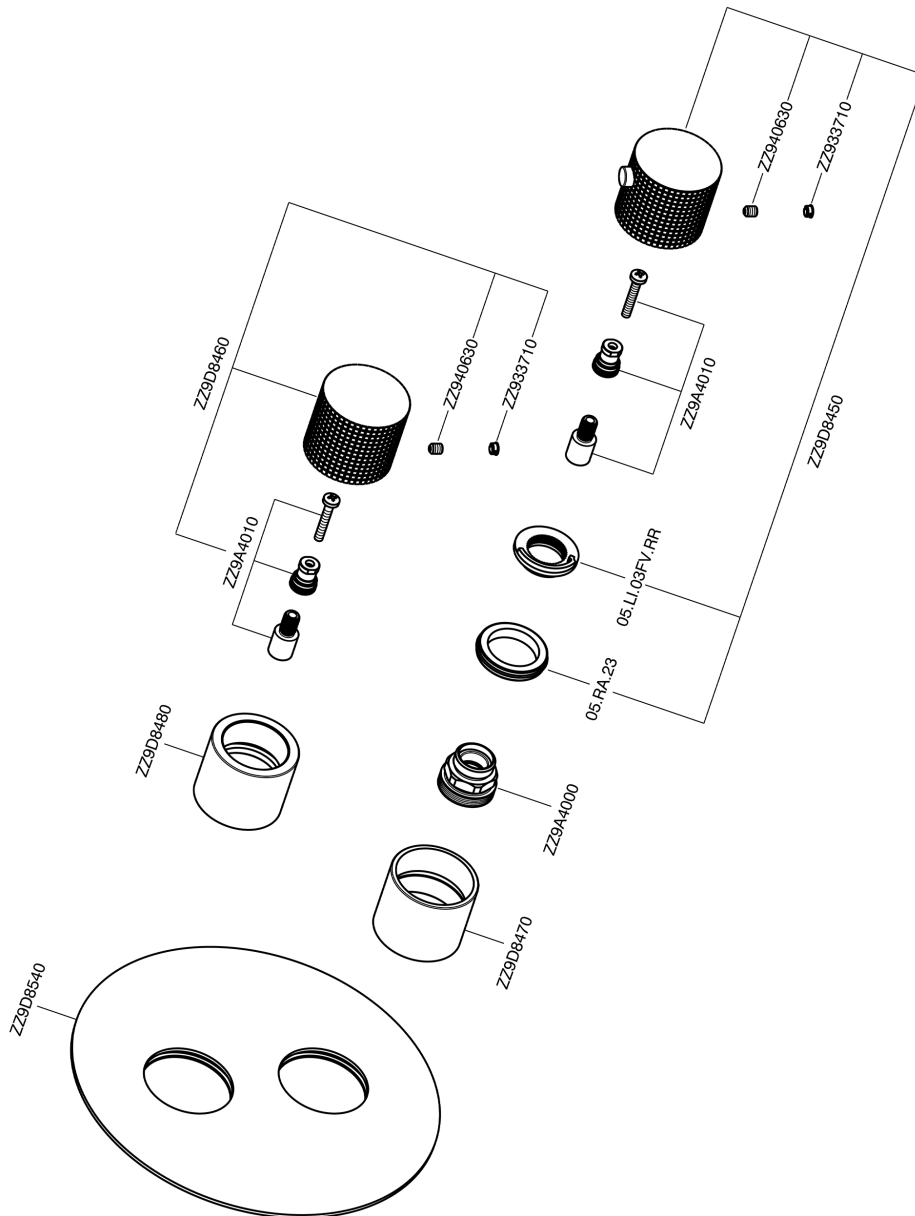

Exposed part for con.thermo.shower valve, 2-outlet NUANCE X32_X1018100

X1018100

<https://en.cisal.it/exposed-part-for-con-thermo-shower-valve-2-outlet-nuance-x32x1018100>

Concealed thermostatic shower valve, 2-outlets CONCEALED_ZA018101

ZA018101

<https://en.cisal.it/concealed-thermostatic-shower-valve-2-outlets-concealedza018101>

2024-09-19