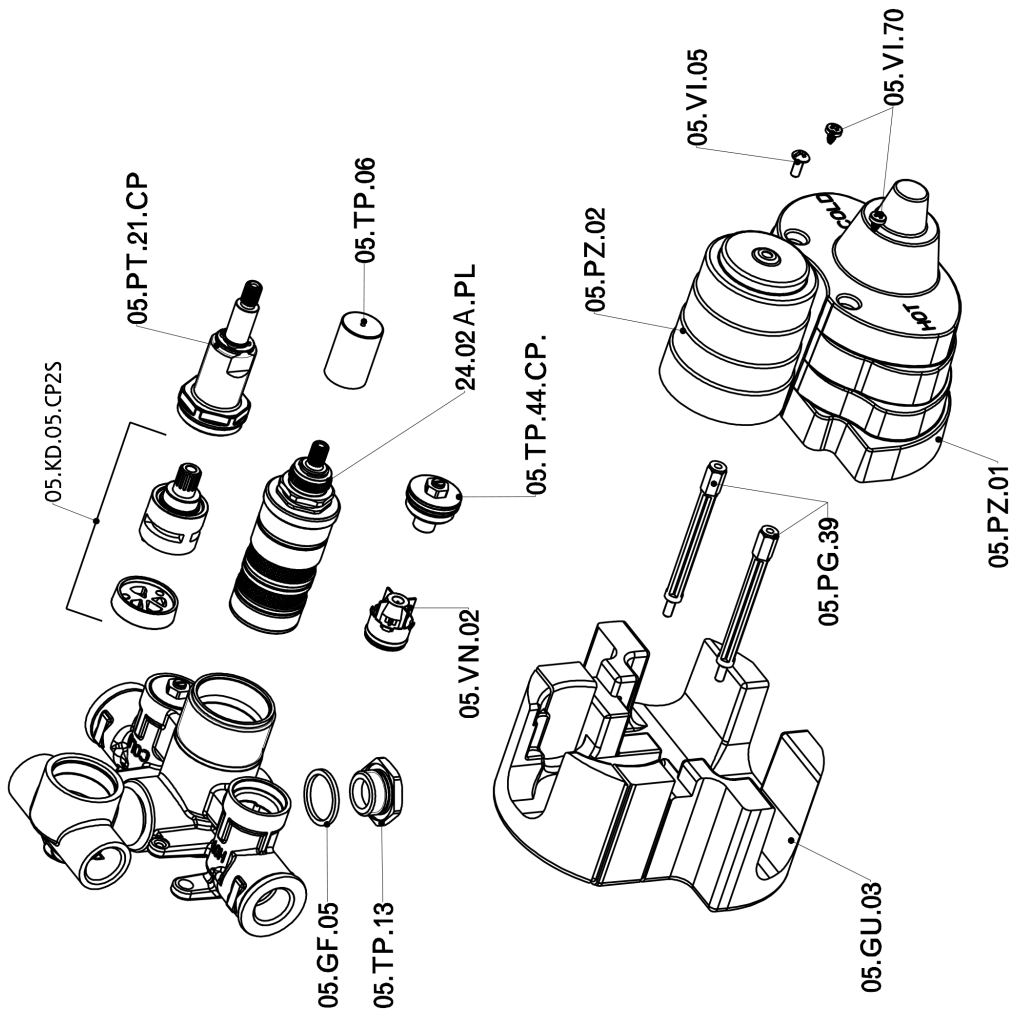

Exposed part for con.thermo.shower valve, 2-outlet NUANCE X32_X1018100

X1018100

<https://en.cisal.it/exposed-part-for-con-thermo-shower-valve-2-outlet-nuance-x32x1018100>

Concealed thermostatic shower valve, 2-outlets CONCEALED_ZA018101

ZA018101

<https://en.cisal.it/concealed-thermostatic-shower-valve-2-outlets-concealedza018101>

2024-09-19