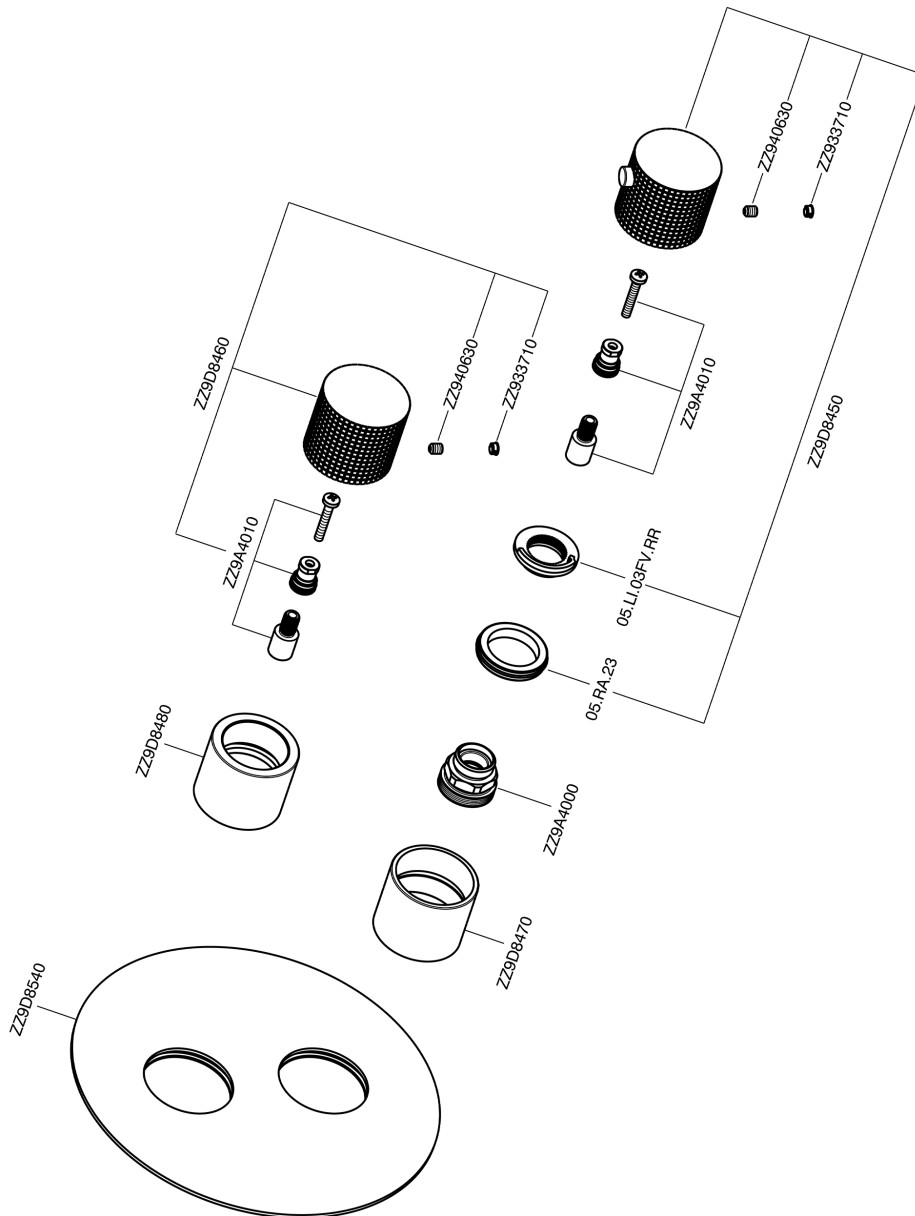

Exposed part for con.thermo.shower valve, 2-outlet NUANCE X32_X1018100

X1018100

<https://en.cisal.it/exposed-part-for-con-thermo-shower-valve-2-outlet-nuance-x32x1018100>

Concealed thermostatic shower valve, 2-outlets CONCEALED_ZA018101

ZA018101

<https://en.cisal.it/concealed-thermostatic-shower-valve-2-outlets-concealedza018101>

2024-09-16