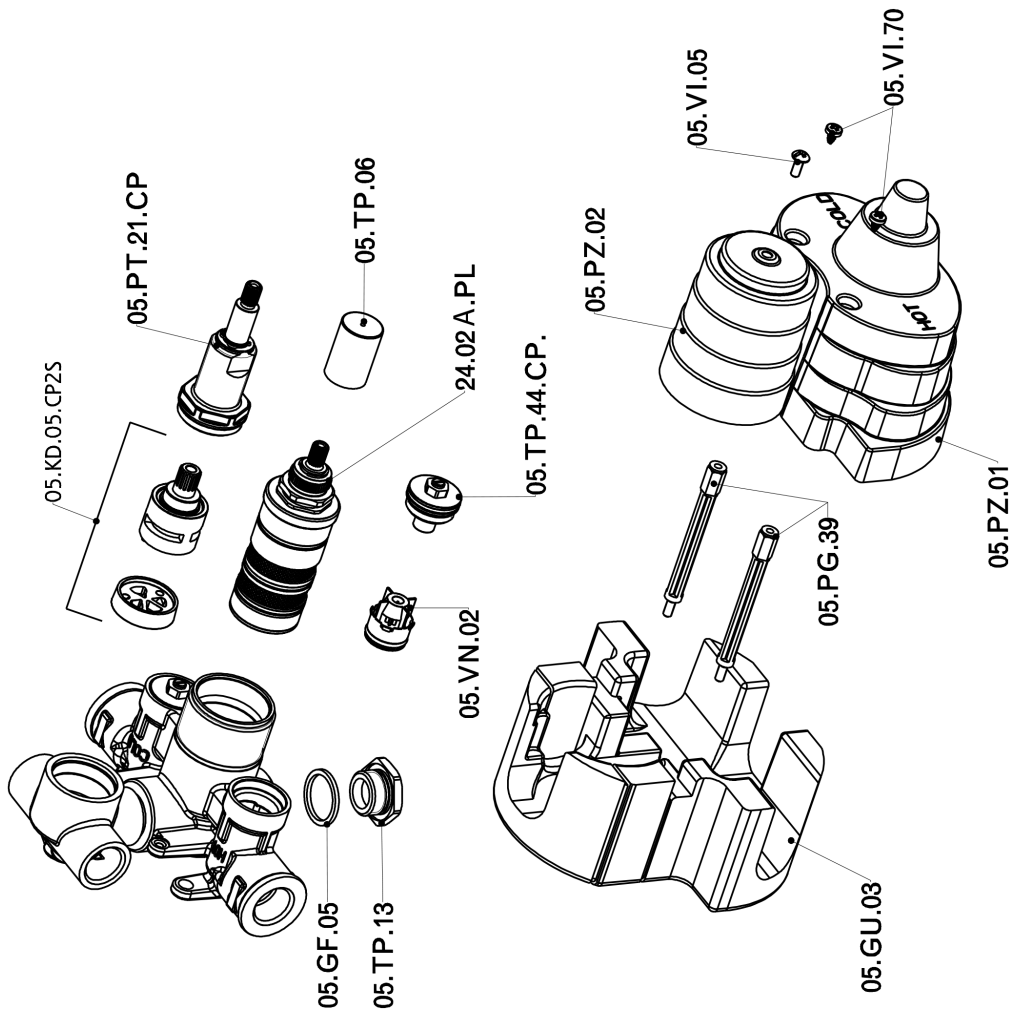

Exposed part for con.thermo.shower valve, 2-outlet NUANCE X32_X1018100

X1018100

<https://en.cisal.it/exposed-part-for-con-thermo-shower-valve-2-outlet-nuance-x32x1018100>

Concealed thermostatic shower valve, 2-outlets CONCEALED_ZA018101

ZA018101

<https://en.cisal.it/concealed-thermostatic-shower-valve-2-outlets-concealedza018101>

2024-09-16