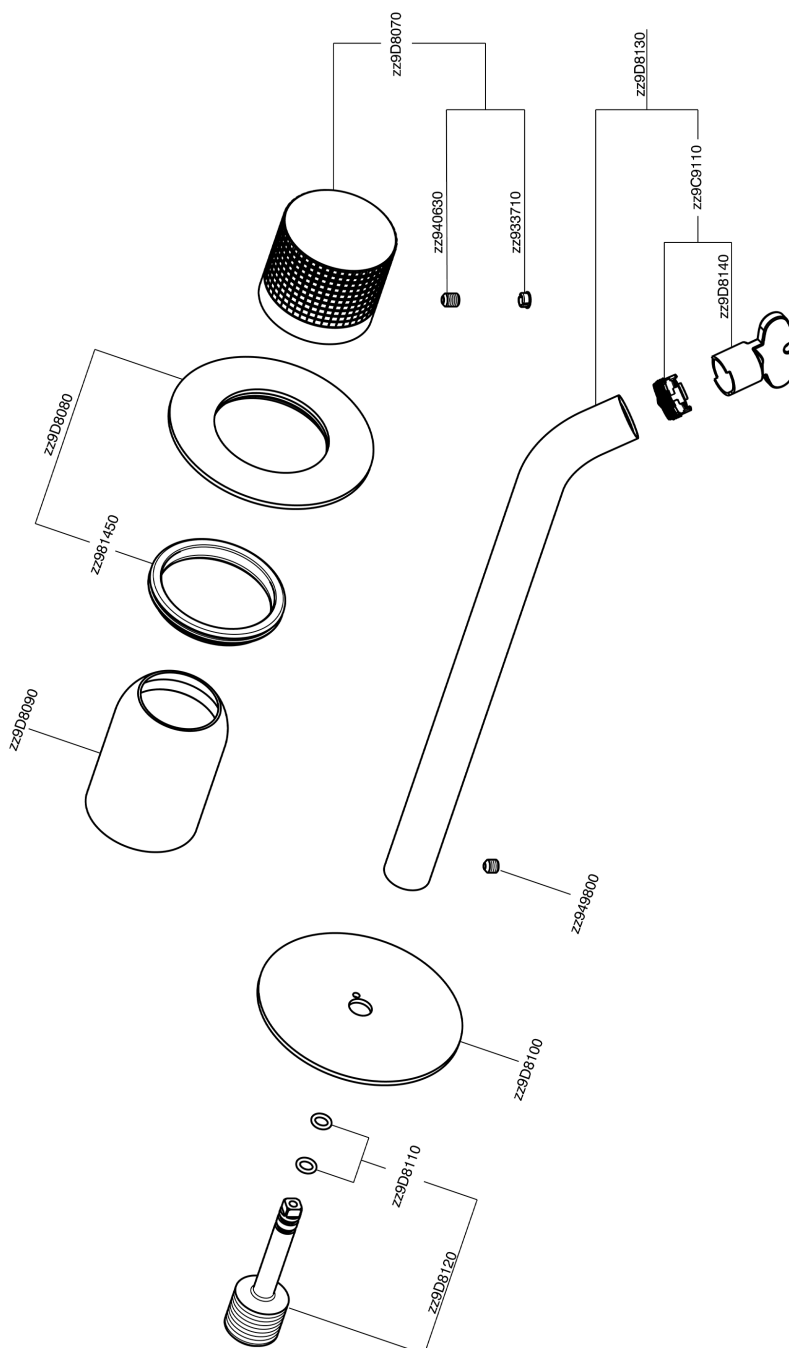

Exposed part for single lever washbasin valve NUANCE X32_X1005511

MODEL **X1005511**

Exposed part for single lever washbasin valve, without concealed part, spout L.250 mm, for item Easy-Box ZA002450-ZA025510, Inox AISI 316L

AVAILABLE FINISHINGS

-  **5H** 5H Dark Brass Brushed
-  **5L** 5L Brushed Black Titanium
-  **5N** 5N Brushed Rose Gold
-  **D1** D1 Brushed Inox

CHARACTERISTICS

Installation **Concealed**
 Required concealed parts **ZA002450**

Exposed part for single lever washbasin valve NUANCE X32_X1005511

X1005511

<https://en.cisal.it/exposed-part-for-single-lever-washbasin-valve-nuance-x32-x1005511>

2025-01-02