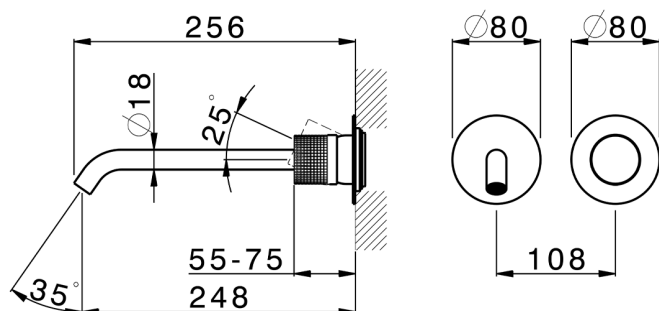

Exposed part for single lever washbasin valve NUANCE X32_X1005511

MODEL **X1005511**

Exposed part for single lever washbasin valve, without concealed part, spout L.250 mm, for item Easy-Box ZA002450-ZA025510, Inox AISI 316L

AVAILABLE FINISHINGS

-  **5H** 5H Dark Brass Brushed
-  **5L** 5L Brushed Black Titanium
-  **5N** 5N Brushed Rose Gold
-  **D1** D1 Brushed Inox

CHARACTERISTICS

Installation **Concealed**
 Required concealed parts **ZA002450**

Exposed part for single lever washbasin valve NUANCE X32_X1005511

X1005511

<https://en.cisal.it/exposed-part-for-single-lever-washbasin-valve-nuance-x32-x1005511>

2025-01-02