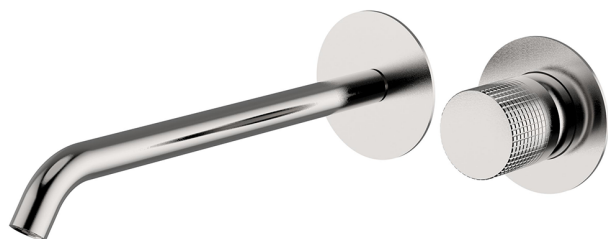

Exposed part for single lever washbasin valve NUANCE X32_X1005511

MODEL **X1005511**

Exposed part for single lever washbasin valve, without concealed part, spout L.250 mm, for item Easy-Box ZA002450-ZA025510, Inox AISI 316L

AVAILABLE FINISHINGS

-  **5H** 5H Dark Brass Brushed
-  **5L** 5L Brushed Black Titanium
-  **5N** 5N Brushed Rose Gold
-  **D1** D1 Brushed Inox

CHARACTERISTICS

Installation **Concealed**
 Required concealed parts **ZA002450**

Exposed part for single lever washbasin valve NUANCE X32_X1005511

X1005511

<https://en.cisal.it/exposed-part-for-single-lever-washbasin-valve-nuance-x32-x1005511>

2025-01-02