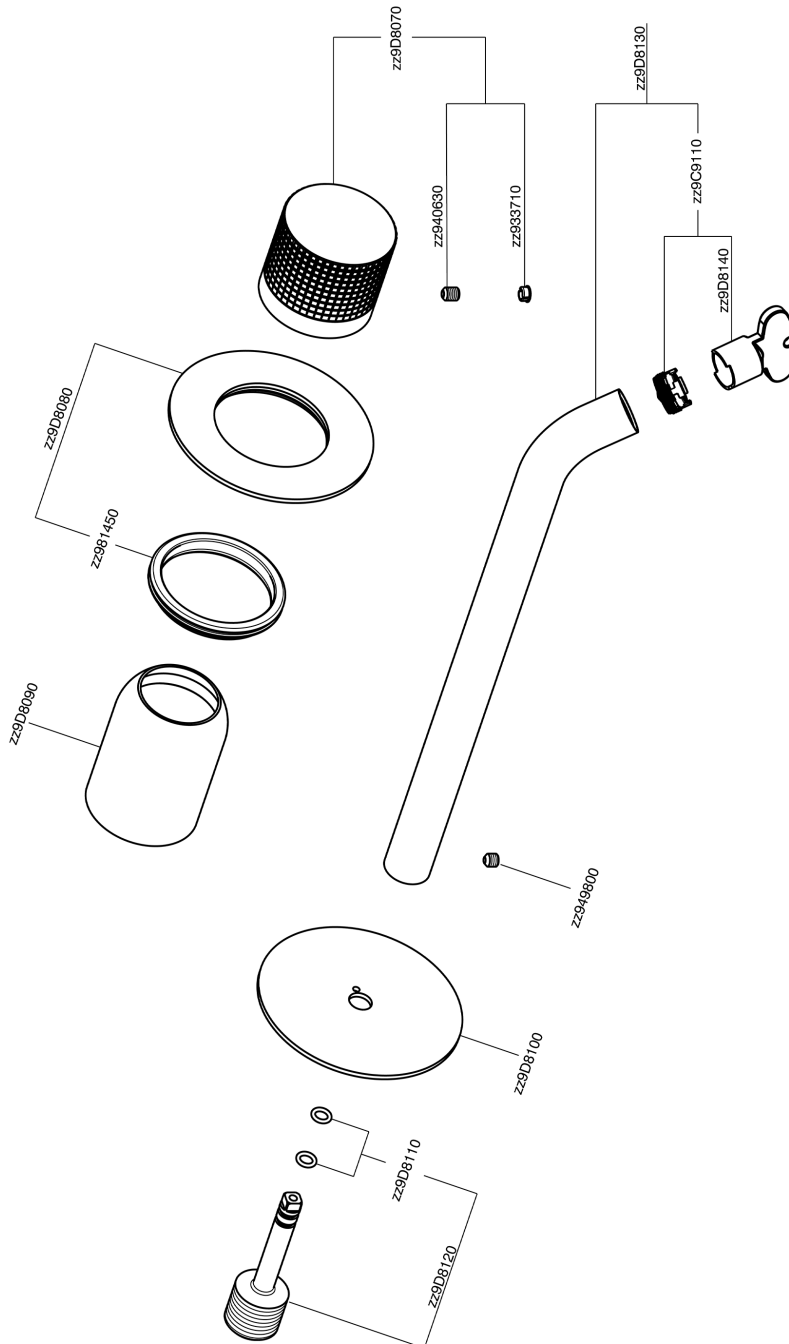

Exposed part for single lever washbasin valve NUANCE X32_X1005511

X1005511

<https://en.cisal.it/exposed-part-for-single-lever-washbasin-valve-nuance-x32-x1005511>

2025-01-02