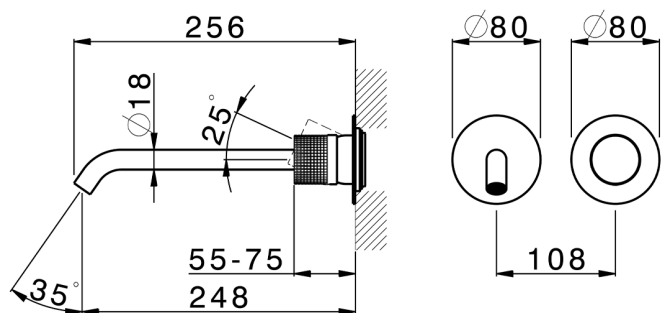

Exposed part for single lever washbasin valve NUANCE X32_X1005511

MODEL **X1005511**

Exposed part for single lever washbasin valve, without concealed part, spout L.250 mm, for item Easy-Box ZA002450-ZA025510, Inox AISI 316L

AVAILABLE FINISHINGS

-  **5H** 5H Dark Brass Brushed
-  **5L** 5L Brushed Black Titanium
-  **5N** 5N Brushed Rose Gold
-  **D1** D1 Brushed Inox

CHARACTERISTICS

Installation **Concealed**
 Required concealed parts **ZA002450**

Exposed part for single lever washbasin valve NUANCE X32_X1005511

X1005511

<https://en.cisal.it/exposed-part-for-single-lever-washbasin-valve-nuance-x32-x1005511>

2025-01-05