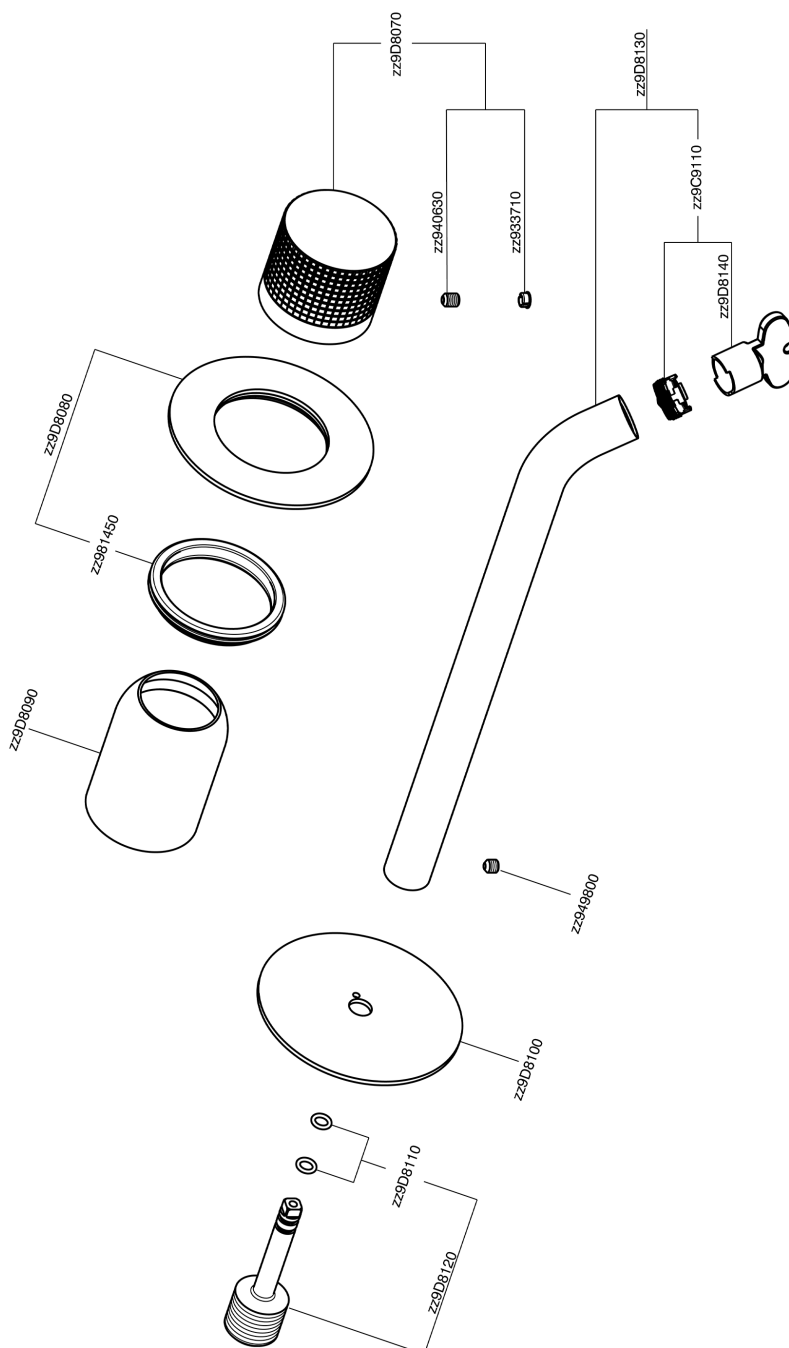

Exposed part for single lever washbasin valve NUANCE X32_X1005511

X1005511

<https://en.cisal.it/exposed-part-for-single-lever-washbasin-valve-nuance-x32-x1005511>

2025-01-05