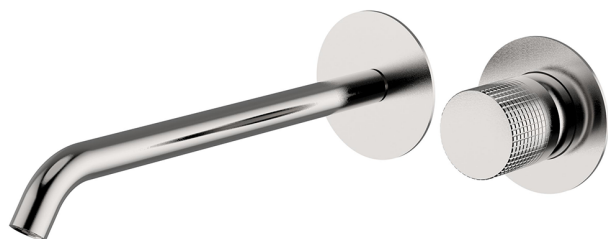

## Exposed part for single lever washbasin valve NUANCE X32\_X1005511

MODEL **X1005511**

Exposed part for single lever washbasin valve, without concealed part, spout L.250 mm, for item Easy-Box ZA002450-ZA025510, Inox AISI 316L

### AVAILABLE FINISHINGS

-  **5H** 5H Dark Brass Brushed
-  **5L** 5L Brushed Black Titanium
-  **5N** 5N Brushed Rose Gold
-  **D1** D1 Brushed Inox

## Exposed part for single lever washbasin valve NUANCE X32\_X1005511

X1005511

<https://en.cisal.it/exposed-part-for-single-lever-washbasin-valve-nuance-x32-x1005511>

2025-01-05