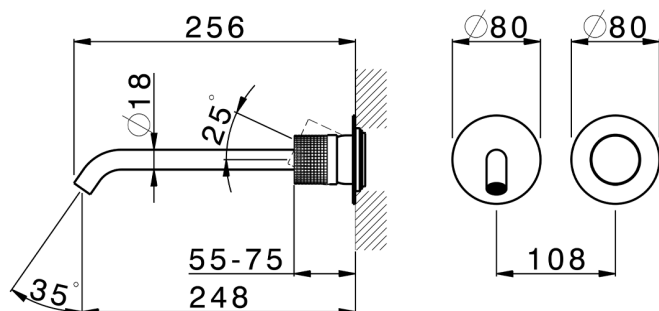

CHARACTERISTICS

Installation **Concealed**
Required concealed parts **ZA002450**