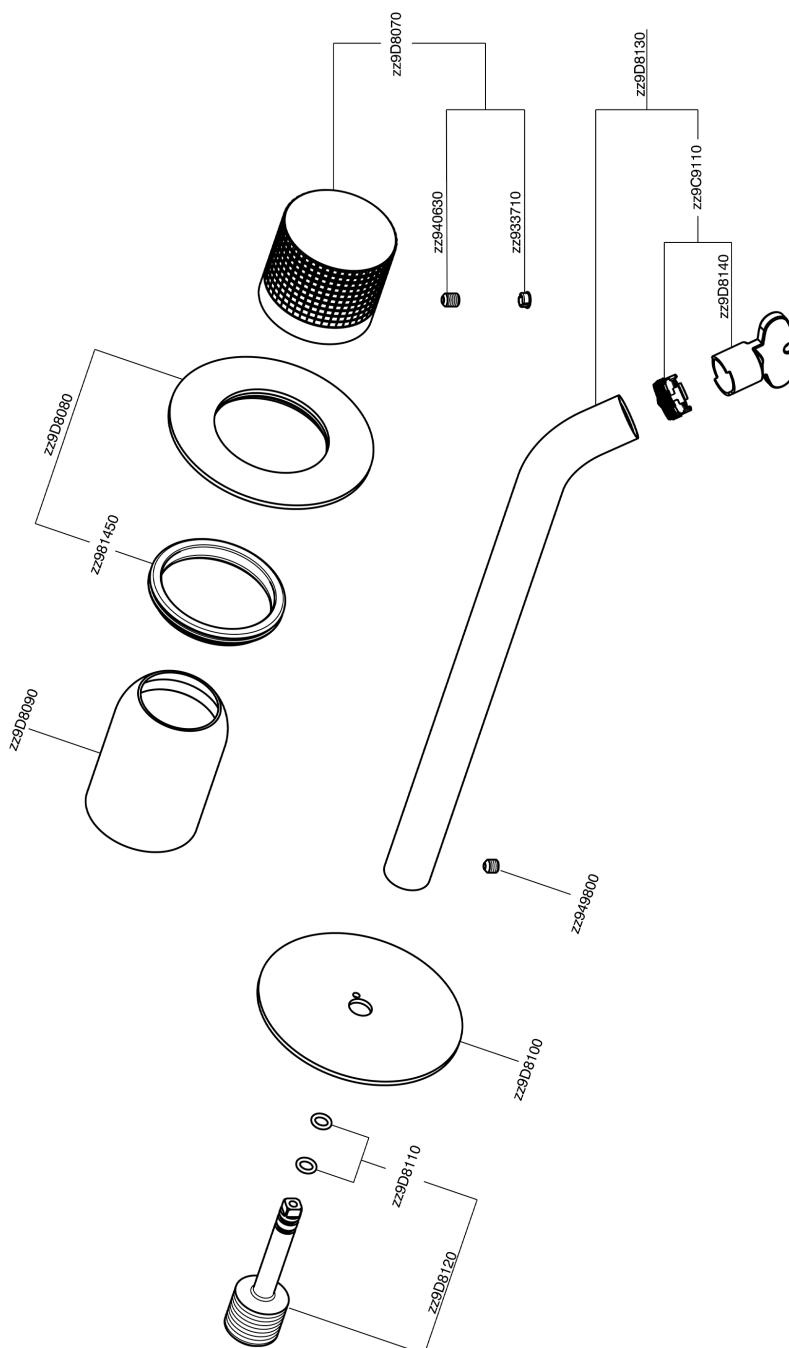

## Exposed part for single lever washbasin valve NUANCE X32\_X1005511

MODEL **X1005511**

Exposed part for single lever washbasin valve, without concealed part, spout L.250 mm, for item Easy-Box ZA002450-ZA025510, Inox AISI 316L

### AVAILABLE FINISHINGS

-  **5H** 5H Dark Brass Brushed
-  **5L** 5L Brushed Black Titanium
-  **5N** 5N Brushed Rose Gold
-  **D1** D1 Brushed Inox

### CHARACTERISTICS

Installation **Concealed**  
 Required concealed parts **ZA002450**

## Exposed part for single lever washbasin valve NUANCE X32\_X1005511

X1005511

<https://en.cisal.it/exposed-part-for-single-lever-washbasin-valve-nuance-x32-x1005511>

2025-01-05