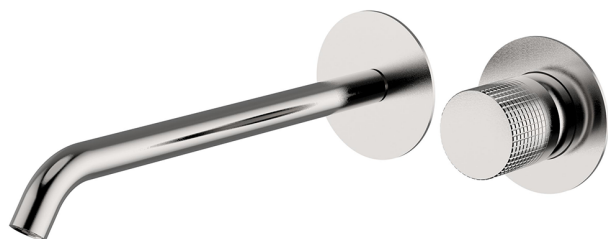

Exposed part for single lever washbasin valve NUANCE X32_X1005511

MODEL **X1005511**

Exposed part for single lever washbasin valve, without concealed part, spout L.250 mm, for item Easy-Box ZA002450-ZA025510, Inox AISI 316L

AVAILABLE FINISHINGS

-  **5H** 5H Dark Brass Brushed
-  **5L** 5L Brushed Black Titanium
-  **5N** 5N Brushed Rose Gold
-  **D1** D1 Brushed Inox

CHARACTERISTICS

Installation **Concealed**
 Required concealed parts **ZA002450**

Exposed part for single lever washbasin valve NUANCE X32_X1005511

X1005511

<https://en.cisal.it/exposed-part-for-single-lever-washbasin-valve-nuance-x32-x1005511>

2025-01-05