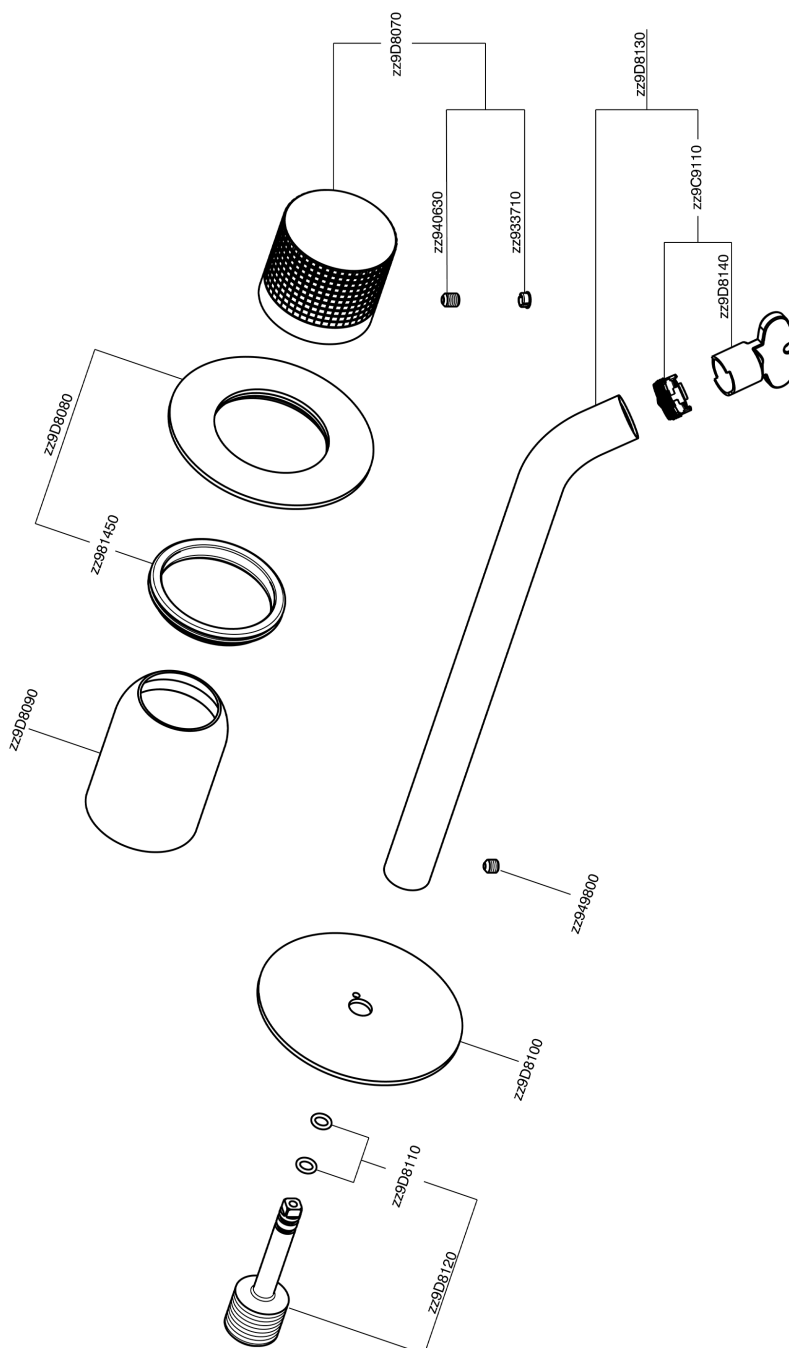

Exposed part for single lever washbasin valve NUANCE X32_X1005511

MODEL **X1005511**

Exposed part for single lever washbasin valve, without concealed part, spout L.250 mm, for item Easy-Box ZA002450-ZA025510, Inox AISI 316L

AVAILABLE FINISHINGS

-  **5H** 5H Dark Brass Brushed
-  **5L** 5L Brushed Black Titanium
-  **5N** 5N Brushed Rose Gold
-  **D1** D1 Brushed Inox

CHARACTERISTICS

Installation **Concealed**
 Required concealed parts **ZA002450**

Exposed part for single lever washbasin valve NUANCE X32_X1005511

X1005511

<https://en.cisal.it/exposed-part-for-single-lever-washbasin-valve-nuance-x32-x1005511>

2025-01-05