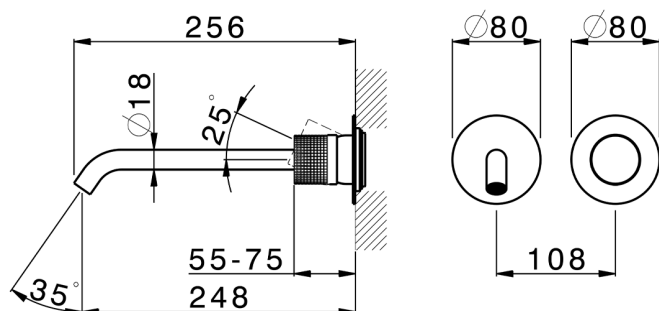

Exposed part for single lever washbasin valve NUANCE X32_X1005511

MODEL **X1005511**

Exposed part for single lever washbasin valve, without concealed part, spout L.250 mm, for item Easy-Box ZA002450-ZA025510, Inox AISI 316L

AVAILABLE FINISHINGS

-  **5H** 5H Dark Brass Brushed
-  **5L** 5L Brushed Black Titanium
-  **5N** 5N Brushed Rose Gold
-  **D1** D1 Brushed Inox

CHARACTERISTICS

Installation **Concealed**
 Required concealed parts **ZA002450**

Exposed part for single lever washbasin valve NUANCE X32_X1005511

X1005511

<https://en.cisal.it/exposed-part-for-single-lever-washbasin-valve-nuance-x32-x1005511>

2025-01-05