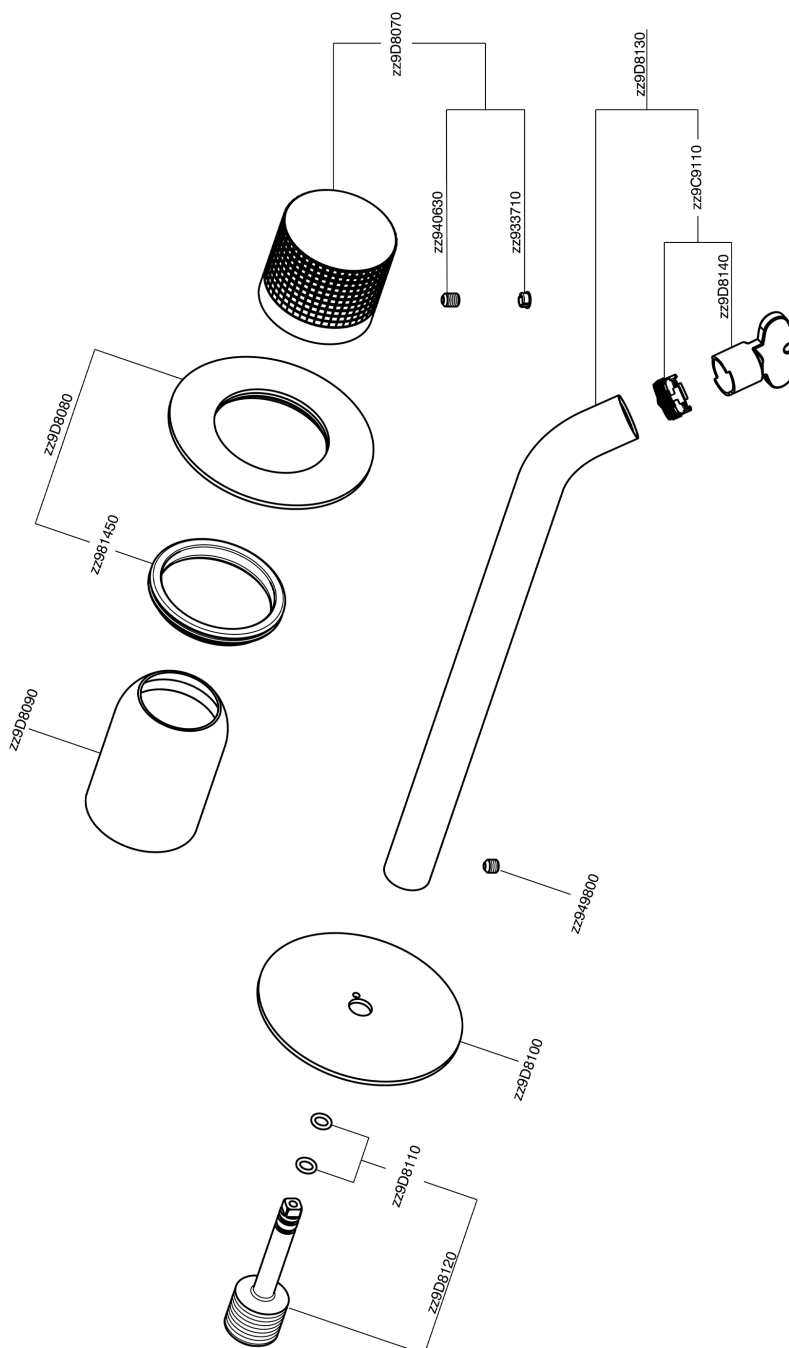

## Exposed part for single lever washbasin valve NUANCE X32\_X1005511

X1005511

<https://en.cisal.it/exposed-part-for-single-lever-washbasin-valve-nuance-x32-x1005511>

2025-01-05