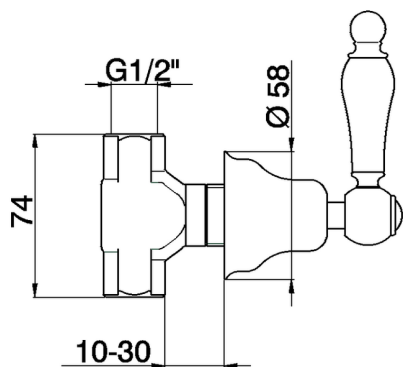

Concealed stop valve ARCANA TOSCANA_TS000312

MODEL **TS000312**

Concealed stop valve, for hot water, 1/2" F outlet

AVAILABLE FINISHINGS

-  **21** 21 Chrome
-  **24** 24 Gold
-  **26** 26 Old Copper
-  **27** 27 Old Bronze
-  **2A** 2A Satin Brushed Nickel
-  **74** 74 Chrome/Gold