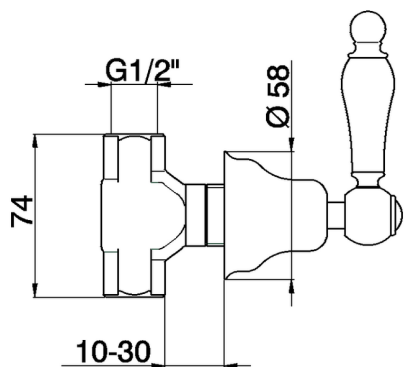

Concealed stop valve ARCANA TOSCANA_TS000312

MODEL **TS000312**

Concealed stop valve, for hot water, 1/2" F outlet

AVAILABLE FINISHINGS

-  **21** 21 Chrome
-  **24** 24 Gold
-  **26** 26 Old Copper
-  **27** 27 Old Bronze
-  **2A** 2A Satin Brushed Nickel
-  **74** 74 Chrome/Gold