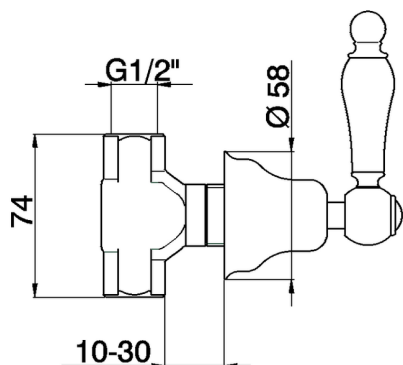

Concealed stop valve ARCANA TOSCANA_TS000312

MODEL **TS000312**

Concealed stop valve, for hot water, 1/2" F outlet

AVAILABLE FINISHINGS

-  **21** 21 Chrome
-  **24** 24 Gold
-  **26** 26 Old Copper
-  **27** 27 Old Bronze
-  **2A** 2A Satin Brushed Nickel
-  **74** 74 Chrome/Gold