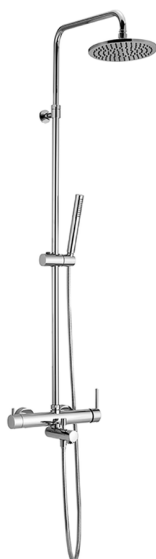

3-functions single lever bath set SHOWER COLUMNS_CY004121

MODEL **CY004121**

3-functions single lever bath set, 2 outlet devia stop cartridge, adjustable riser column, sliding handshower bracket, ABS D.26 mm minimalistic one spray handshower, 200 mm round showerhead 8 mm thick BRASS, 150 cm smooth SILVERFLEX Flexible Hose

AVAILABLE FINISHINGS

CHARACTERISTICS

Cartridge Spare Parts **ZZ95409000**

35 mm Cartridge

EcoStop

EcoStop feature limits water flow to approximately 50% of maximum output with one point of resistance on setting. Push slightly past the middle stop only when full water output is required. This will save water up to 50%.

DeviaStop

The Cisal Devia Stop technology allows to adjust the water flow and to direct it to the selected output point (overhead soaker, hand shower, etc).

2026-06-13