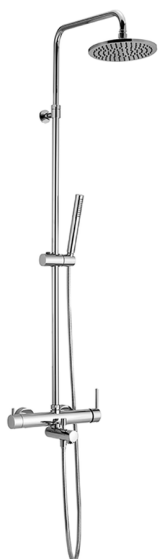

3-functions single lever bath set SHOWER COLUMNS_CY004121

MODEL **CY004121**

3-functions single lever bath set, 2 outlet devia stop cartridge, adjustable riser column, sliding handshower bracket, ABS D.26 mm minimalistic one spray handshower, 200 mm round showerhead 8 mm thick BRASS, 150 cm smooth SILVERFLEX Flexible Hose

AVAILABLE FINISHINGS

21 21 Chrome

CHARACTERISTICS

Cartridge Spare Parts **ZZ95409000**

35 mm Cartridge

EcoStop

EcoStop feature limits water flow to approximately 50% of maximum output with one point of resistance on setting. Push slightly past the middle stop only when full water output is required. This will save water up to 50%.

DeviaStop

The Cisal Devia Stop technology allows to adjust the water flow and to direct it to the selected output point (overhead soaker, hand shower, etc).

2026-04-09