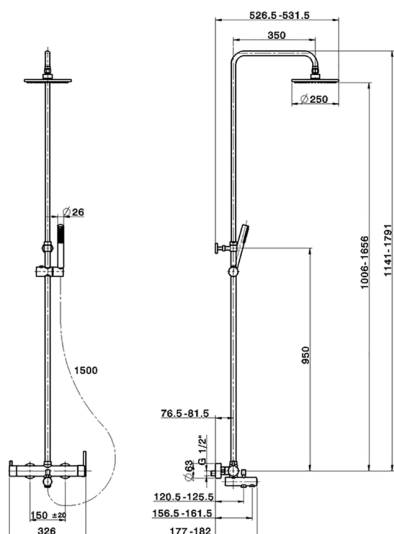

## 3-functions single lever bath set SHOWER COLUMNS\_CY004121

MODEL **CY004121**

3-functions single lever bath set, 2 outlet devia stop cartridge, adjustable riser column, sliding handshower bracket, ABS D.26 mm minimalistic one spray handshower, 200 mm round showerhead 8 mm thick BRASS, 150 cm smooth SILVERFLEX Flexible Hose

AVAILABLE FINISHINGS

CHARACTERISTICS

Cartridge Spare Parts **ZZ95409000**

**35 mm Cartridge**

### EcoStop

EcoStop feature limits water flow to approximately 50% of maximum output with one point of resistance on setting. Push slightly past the middle stop only when full water output is required. This will save water up to 50%.

### DeviaStop

The Cisal Devia Stop technology allows to adjust the water flow and to direct it to the selected output point (overhead soaker, hand shower, etc).

2026-04-30