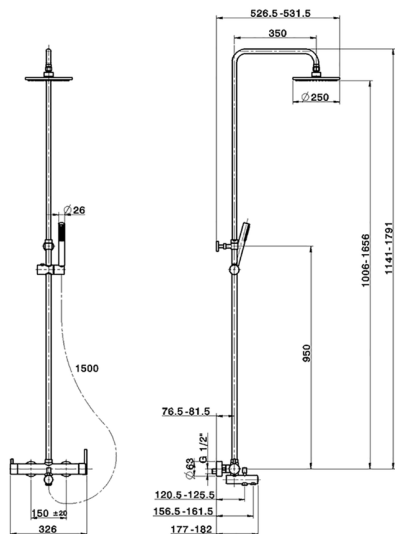

3-functions single lever bath set SHOWER COLUMNS_CY004121

MODEL **CY004121**

3-functions single lever bath set, 2 outlet devia stop cartridge, adjustable riser column, sliding handshower bracket, ABS D.26 mm minimalistic one spray handshower, 200 mm round showerhead 8 mm thick BRASS, 150 cm smooth SILVERFLEX Flexible Hose

AVAILABLE FINISHINGS

21 21 Chrome

CHARACTERISTICS

Cartridge Spare Parts **ZZ95409000**

35 mm Cartridge

EcoStop

EcoStop feature limits water flow to approximately 50% of maximum output with one point of resistance on setting. Push slightly past the middle stop only when full water output is required. This will save water up to 50%.

DeviaStop

The Cisal Devia Stop technology allows to adjust the water flow and to direct it to the selected output point (overhead soaker, hand shower, etc).

2026-05-20