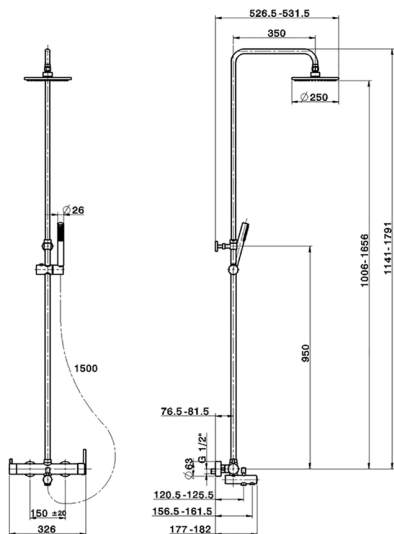

3-functions single lever bath set SHOWER COLUMNS_CY004121

MODEL **CY004121**

3-functions single lever bath set, 2 outlet devia stop cartridge, adjustable riser column, sliding handshower bracket, ABS D.26 mm minimalistic one spray handshower, 200 mm round showerhead 8 mm thick BRASS, 150 cm smooth SILVERFLEX Flexible Hose

AVAILABLE FINISHINGS

21 21 Chrome

CHARACTERISTICS

Cartridge Spare Parts **ZZ95409000**

35 mm Cartridge

EcoStop

EcoStop feature limits water flow to approximately 50% of maximum output with one point of resistance on setting. Push slightly past the middle stop only when full water output is required. This will save water up to 50%.

DeviaStop

The Cisal Devia Stop technology allows to adjust the water flow and to direct it to the selected output point (overhead soaker, hand shower, etc).

2026-04-09