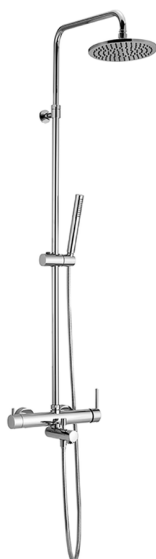

## 3-functions single lever bath set SHOWER COLUMNS\_CY004121

MODEL **CY004121**

3-functions single lever bath set, 2 outlet devia stop cartridge, adjustable riser column, sliding handshower bracket, ABS D.26 mm minimalistic one spray handshower, 200 mm round showerhead 8 mm thick BRASS, 150 cm smooth SILVERFLEX Flexible Hose

AVAILABLE FINISHINGS

CHARACTERISTICS

Cartridge Spare Parts **ZZ95409000**

**35 mm Cartridge**

### EcoStop

EcoStop feature limits water flow to approximately 50% of maximum output with one point of resistance on setting. Push slightly past the middle stop only when full water output is required. This will save water up to 50%.

### DeviaStop

The Cisal Devia Stop technology allows to adjust the water flow and to direct it to the selected output point (overhead soaker, hand shower, etc).

2026-04-30