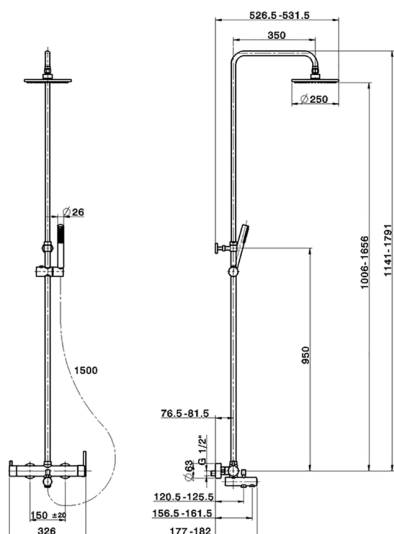

3-functions single lever bath set SHOWER COLUMNS_CY004121

MODEL **CY004121**

3-functions single lever bath set, 2 outlet devia stop cartridge, adjustable riser column, sliding handshower bracket, ABS D.26 mm minimalistic one spray handshower, 200 mm round showerhead 8 mm thick BRASS, 150 cm smooth SILVERFLEX Flexible Hose

AVAILABLE FINISHINGS

CHARACTERISTICS

Cartridge Spare Parts **ZZ95409000**

35 mm Cartridge

EcoStop

EcoStop feature limits water flow to approximately 50% of maximum output with one point of resistance on setting. Push slightly past the middle stop only when full water output is required. This will save water up to 50%.

DeviaStop

The Cisal Devia Stop technology allows to adjust the water flow and to direct it to the selected output point (overhead soaker, hand shower, etc).

2026-06-13