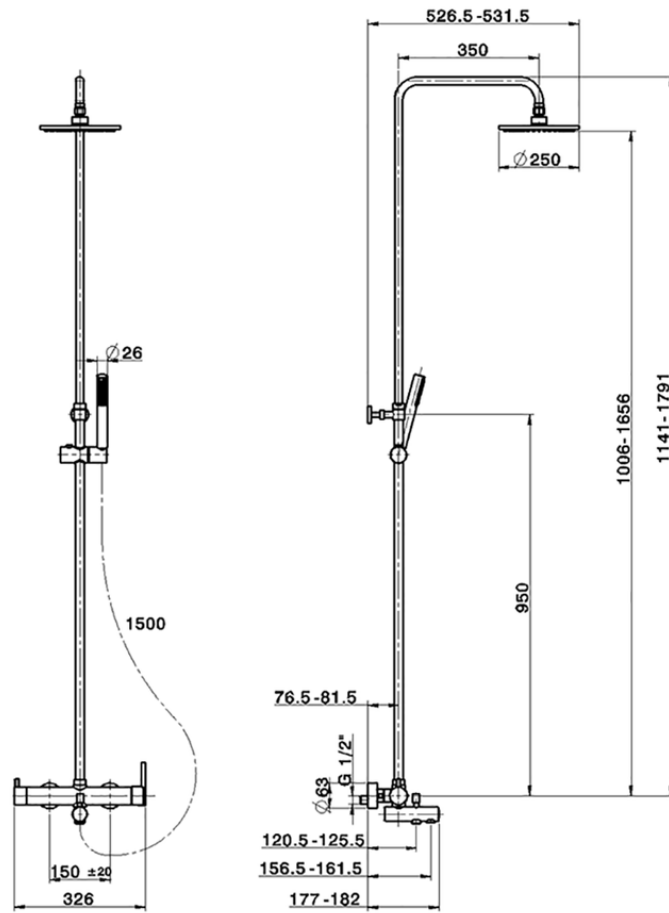

## 3-functions single lever bath set SHOWER COLUMNS\_CY004121

CY004121

<https://en.cisal.it/3-functions-single-lever-bath-set-shower-columns-cy004121>

2026-05-20