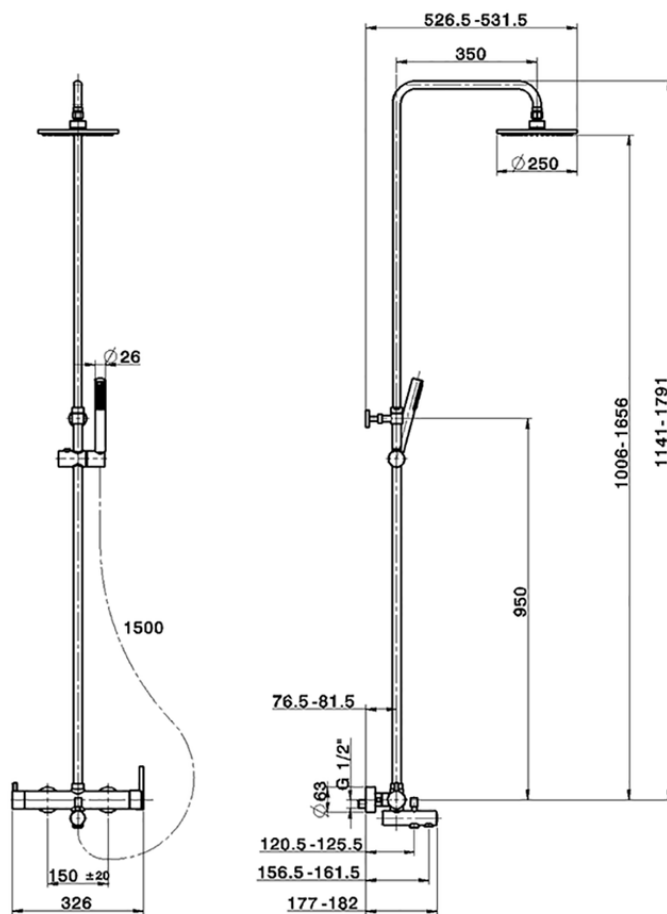

3-functions single lever bath set SHOWER COLUMNS_CY004121

CY004121

<https://en.cisal.it/3-functions-single-lever-bath-set-shower-columns-cy004121>

2026-04-29