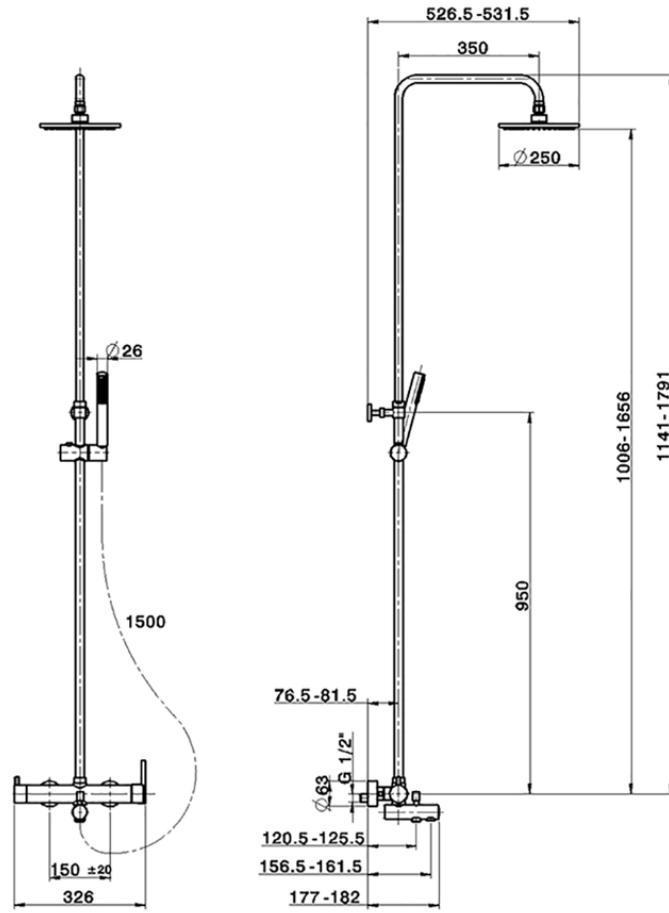

## 3-functions single lever bath set SHOWER COLUMNS\_CY004121

CY004121

<https://en.cisal.it/3-functions-single-lever-bath-set-shower-columns-cy004121>

2026-04-08