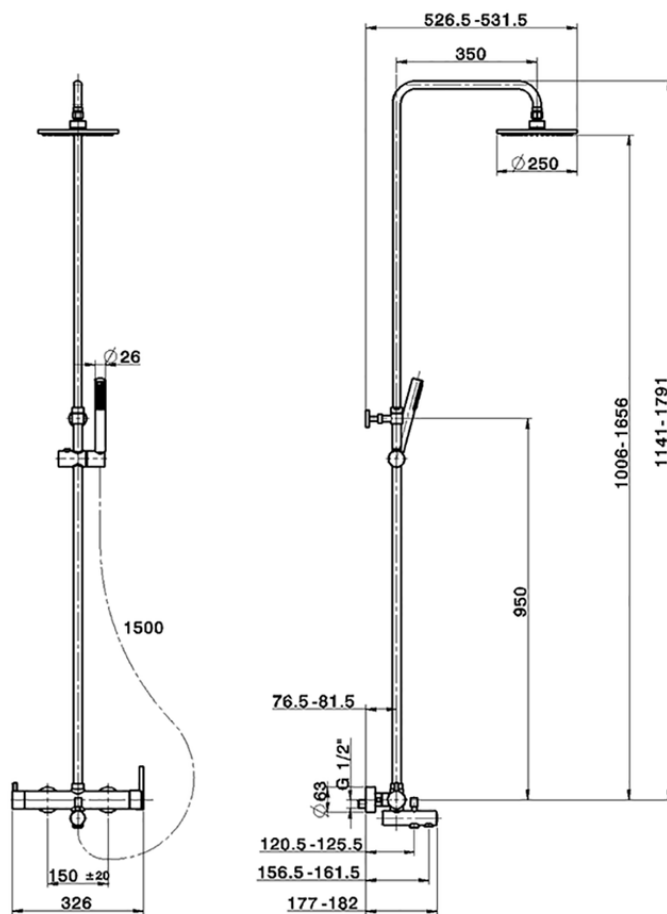

3-functions single lever bath set SHOWER COLUMNS_CY004121

CY004121

<https://en.cisal.it/3-functions-single-lever-bath-set-shower-columns-cy004121>

2026-06-13