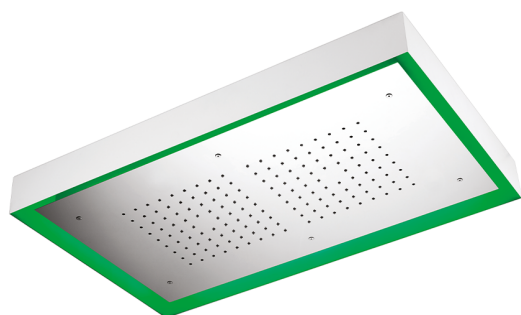

770x470 mm Chromotherapy Ceiling showerhead ZEN SHOWER_ZS0C0150

MODEL **ZS0C0150**

770x470 mm Chromotherapy Ceiling showerhead, with white cover, rain, chromotherapy functions, wireless control, Stainless Steel AISI 304

AVAILABLE FINISHINGS

-  **D1** D1 Brushed Inox
-  **40** 40 Matt Black
-  **4Q** 4Q Matt White
-  **D2** D2 Polished Inox

CHARACTERISTICS

2026-06-13