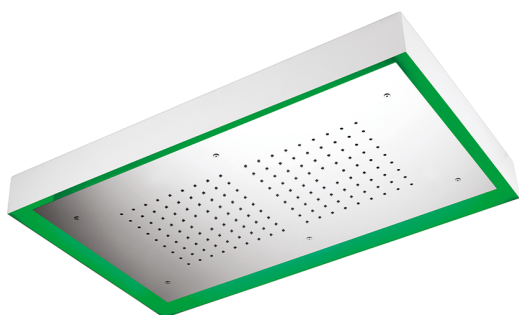

770x470 mm Chromotherapy Ceiling showerhead ZEN SHOWER_ZS0C0150

MODEL **ZS0C0150**

770x470 mm Chromotherapy Ceiling showerhead, with white cover, rain, chromotherapy functions, wireless control, Stainless Steel AISI 304

AVAILABLE FINISHINGS

-  **D1** D1 Brushed Inox
-  **40** 40 Matt Black
-  **4Q** 4Q Matt White
-  **D2** D2 Polished Inox

CHARACTERISTICS

2026-04-28