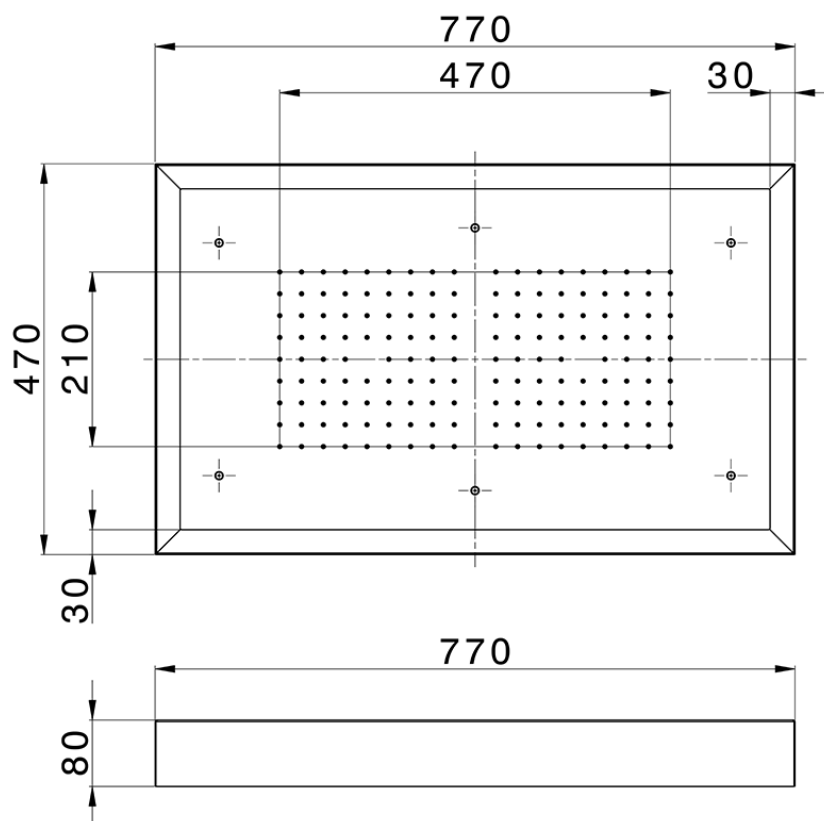

**770x470 mm Chromotherapy Ceiling showerhead ZEN SHOWER\_ZS0C0150**

ZS0C0150

<https://en.cisal.it/770x470-mm-chromotherapy-ceiling-showerhead-zen-shower-zs0c0150>

2026-06-13