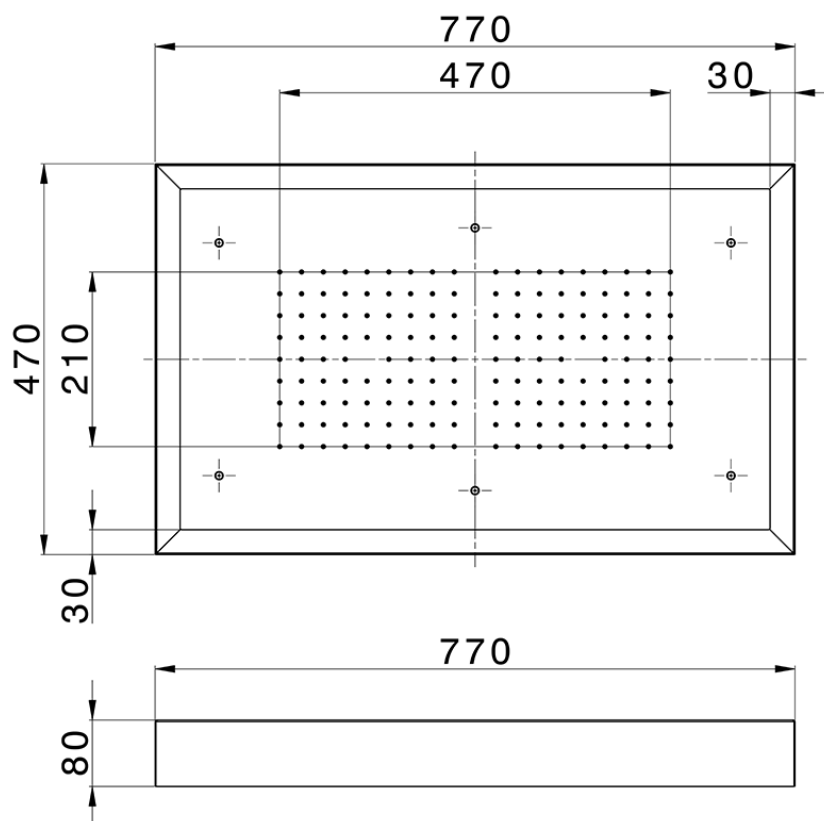

770x470 mm Chromotherapy Ceiling showerhead ZEN SHOWER_ZS0C0150

ZS0C0150

<https://en.cisal.it/770x470-mm-chromotherapy-ceiling-showerhead-zen-shower-zs0c0150>

2026-04-08