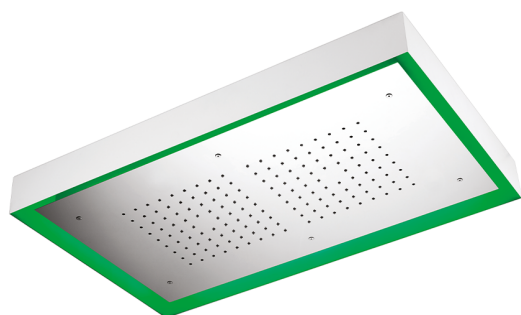

770x470 mm Chromotherapy Ceiling showerhead ZEN SHOWER_ZS0C0150

MODEL **ZS0C0150**

770x470 mm Chromotherapy Ceiling showerhead, with white cover, rain, chromotherapy functions, wireless control, Stainless Steel AISI 304

AVAILABLE FINISHINGS

- **D1** D1 Brushed Inox
- **40** 40 Matt Black
- **4Q** 4Q Matt White
- **D2** D2 Polished Inox

CHARACTERISTICS

2026-06-14