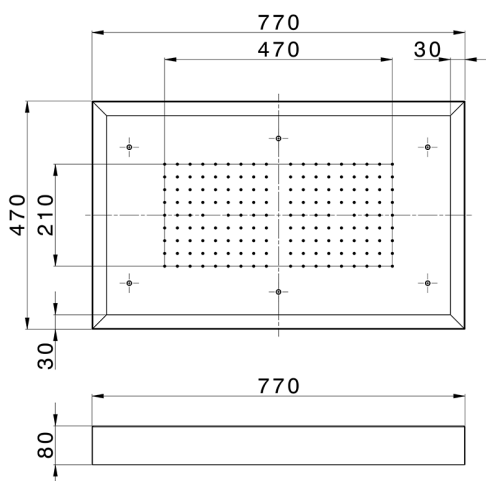

770x470 mm Chromotherapy Ceiling showerhead ZEN SHOWER_ZS0C0150

MODEL **ZS0C0150**

770x470 mm Chromotherapy Ceiling showerhead, with white cover, rain, chromotherapy functions, wireless control, Stainless Steel AISI 304

AVAILABLE FINISHINGS

- **D1** D1 Brushed Inox
- **40** 40 Matt Black
- **4Q** 4Q Matt White
- **D2** D2 Polished Inox

CHARACTERISTICS

2026-06-14