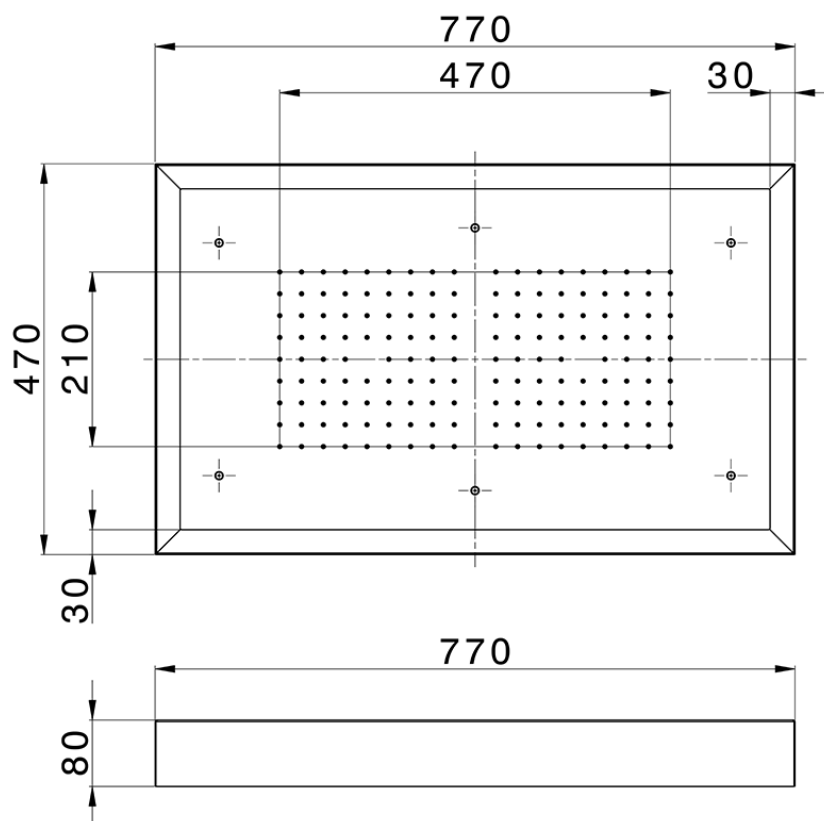

770x470 mm Chromotherapy Ceiling showerhead ZEN SHOWER_ZS0C0150

ZS0C0150

<https://en.cisal.it/770x470-mm-chromotherapy-ceiling-showerhead-zen-shower-zs0c0150>

2026-06-14